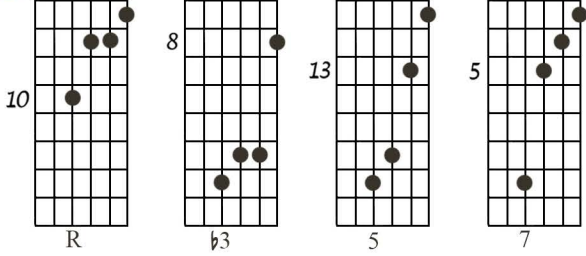

11 $C_m\Delta^7$