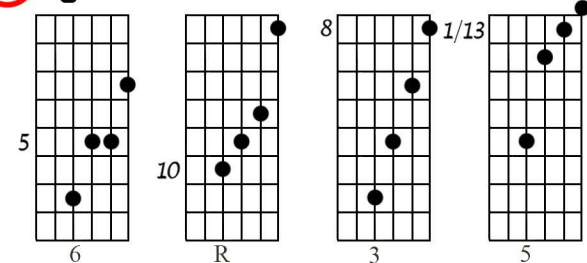

V-1 Voicings – All 35 Types on the Top 4 Strings

Bass
chord tone →

1 $C_m\Delta^9_{no5}$

2 $C\Delta^9_{no5}$

3 $G^{7/11}_{noR} = G^{7(noR)}/C$

4 $D^{7/6}_{no5}$

5 $C\Delta^9_{no3}$

6 $G^{(7)b9}/C_{noR}$

23 $C7\#9$ no 5

24 $D\flat m^{\flat 9}_{no 5}$

25 $C m^{\flat 9}_{no 5}$

26 $C^{\flat 9}_{no 5}$

27 $B\flat/9$

28 $C 7^+$

29 $C^{\flat 9}_{no 3}$

30 $C 7SUS4$

31 $C^{\flat 9}_{no R}$

32 $C 6$

33 $C 7\flat 5$

34 $C 7$

35 $C 07 (D 7\flat 9_{no R})$

V-1 ALL 35 TYPES ON THE TOP 4 STRINGS

1-22-85

The manuscript displays 35 numbered guitar chord diagrams and melodic lines, organized into several staves. Each diagram is accompanied by a circled number and often a chord name or fretting instruction. A red line is drawn across the bottom half of the page, connecting various diagrams.