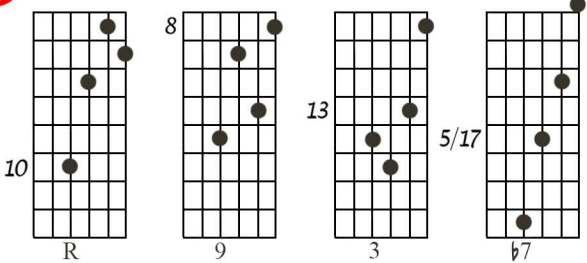

V-1 Voicings – All 35 Types on the Top 4 Strings

Bass
chord tone →

1 $C_m\Delta^9_{no5}$

2 $C\Delta^9_{no5}$

3 $G^{7/11}_{noR} = G^{7(noR)}/C$

4 $D^{7/6}_{no5}$

5 $C\Delta^9_{no3}$

6 $G^{(7)b9}/C_{noR}$

23 $C7\#9$ no 5

24 $D\flat m^{\flat 9}_{no 5}$

25 $C m^{\flat 9}_{no 5}$

26 $C^{\flat 9}_{no 5}$

27 $B\flat/9$

28 $C 7^+$

29 $C^{\flat 9}_{no 3}$

30 $C 7SUS4$

31 $C^{\flat 9}_{no R}$

32 $C 6$

33 $C 7\flat 5$

34 $C 7$

35 $C 07 (D 7\flat 9_{no R})$

V-1 ALL 35 TYPES ON THE TOP 4 STRINGS

1-22-85

The manuscript displays 35 numbered guitar chord diagrams and melodic lines, organized into several staves. Each diagram is accompanied by a circled number and often a chord name or fretting instruction. A red line is drawn across the bottom half of the page, connecting various diagrams.