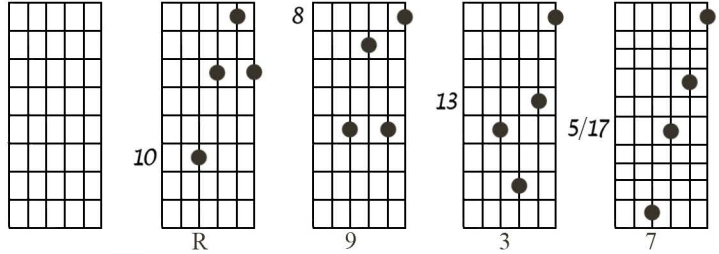

V-1 Voicings – All 35 Types on the Top 4 Strings

Bass
chord tone →

1 $C_m\Delta^9_{no5}$

2 $C\Delta^9_{no5}$

3 $G^{7/11}_{noR} = G^{7(noR)}/C$

4 $D^{7/6}_{no5}$

5 $C\Delta^9_{no3}$

6 $G^{(7)b9}/C_{noR}$

31 $C^{\flat 9}_{no R}$

32 $C 6$

33 $C 7\flat 5$

34 $C 7$

35 $C 07 (D 7\flat 9_{no R})$

V-1 ALL 35 TYPES ON THE TOP 4 STRINGS

1-22-85

The manuscript displays 35 numbered guitar chord diagrams and melodic lines, organized into several staves. Each diagram is accompanied by a circled number and often a chord name or fretting instruction. A red line is drawn across the bottom half of the page, connecting various diagrams.