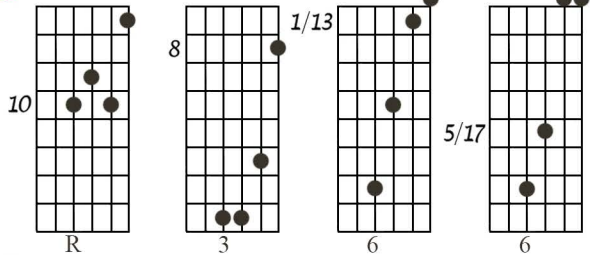

V-1 Voicings – All 35 Types on the Top 4 Strings

Bass
chord tone →

1 $C_m\Delta^9_{no5}$

2 $C\Delta^9_{no5}$

3 $G^{7/11}_{noR} = G^{7(noR)}/C$

4 $D^{7/6}_{no5}$

5 $C\Delta^9_{no3}$

6 $G^{(7)b9}/C_{noR}$

15 $G13$ no R

16 $C\Delta7$

17 $C\Delta7+$

18 $C\Delta7/6$ no 5

19 $D13\#9$ no R

20 $G7/11$ no 5

21 $G7b9/11$ no R, 5

22 $F/\#11$

31 $C^{\flat 9}_{no R}$

32 $C 6$

33 $C 7\flat 5$

34 $C 7$

35 $C 07 (D 7\flat 9_{no R})$

V-1 ALL 35 TYPES ON THE TOP 4 STRINGS

1-22-85

The manuscript displays 35 numbered guitar chord diagrams and melodic lines, organized into several staves. Each diagram is accompanied by a circled number and often a chord name or fretting instruction. A red line is drawn across the bottom half of the page, connecting various diagrams.