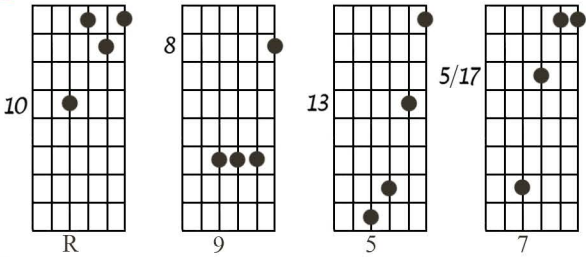

V-1 Voicings – All 35 Types on the Top 4 Strings

Bass
chord tone →

1 $C_m\Delta^9_{no5}$

2 $C\Delta^9_{no5}$

3 $G^{7/11}_{noR} = G^{7(noR)}/C$

4 $D^{7/6}_{no5}$

5 $C\Delta^9_{no3}$

6 $G^{(7)b9}/C_{noR}$

31 $C^{\flat 9}_{no R}$

32 $C 6$

33 $C 7\flat 5$

34 $C 7$

35 $C 07 (D 7\flat 9_{no R})$

V-1 ALL 35 TYPES ON THE TOP 4 STRINGS

1-22-85

The manuscript displays 35 numbered guitar chord diagrams and melodic lines, organized into several staves. Each diagram is accompanied by a circled number and often a chord name or fretting instruction. A red line is drawn across the bottom half of the page, connecting various diagrams.