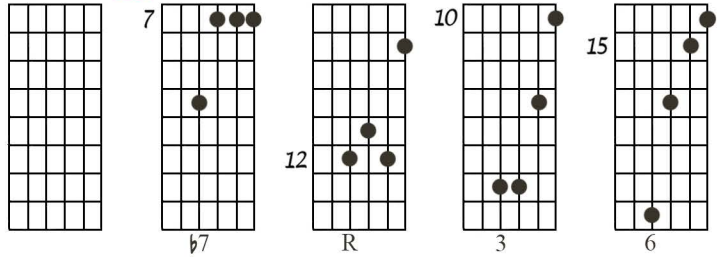

V-1 Voicings – All 35 Types on the Top 4 Strings

Bass
chord tone →

1 $C_m\Delta^9_{no5}$

2 $C\Delta^9_{no5}$

3 $G^{7/11}_{noR} = G^{7(noR)}/C$

4 $D^{7/6}_{no5}$

5 $C\Delta^9_{no3}$

6 $G^{(7)b9}/C_{noR}$

31 $C^{\flat 9}_{no R}$

32 $C 6$

33 $C 7\flat 5$

34 $C 7$

35 $C 07 (D 7\flat 9_{no R})$

V-1 ALL 35 TYPES ON THE TOP 4 STRINGS

1-22-85

The manuscript displays 35 numbered guitar chord diagrams and melodic lines, organized into several staves. Each diagram is accompanied by a circled number and often a chord name or fretting instruction. A red line is drawn across the bottom half of the page, connecting various diagrams.