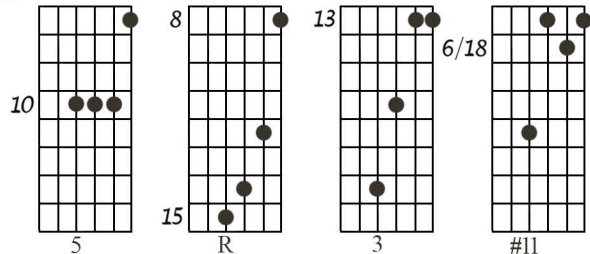

V-1 Voicings – All 35 Types on the Top 4 Strings

Bass
chord tone →

1 $C_m\Delta^9_{no5}$

2 $C\Delta^9_{no5}$

3 $G^{7/11}_{noR} = G^{7(noR)}/C$

4 $D^{7/6}_{no5}$

5 $C\Delta^9_{no3}$

6 $G^{(7)b9}/C_{noR}$

15 $G13$ no R

16 $C\Delta7$

17 $C\Delta7+$

18 $C\Delta7/6$ no 5

19 $D13\#9$ no R

20 $G7/11$ no 5

21 $G7b9/11$ no R, 5

22 $F/\#11$

31 $C^{\flat 9}_{no R}$

32 $C 6$

33 $C 7\flat 5$

34 $C 7$

35 $C 07 (D 7\flat 9_{no R})$

V-1 ALL 35 TYPES ON THE TOP 4 STRINGS

1-22-85

The manuscript displays 35 numbered guitar chord diagrams and melodic lines, organized into several staves. Each diagram is accompanied by a circled number and often a chord name or fretting instruction. A red line is drawn across the bottom half of the page, connecting various diagrams.