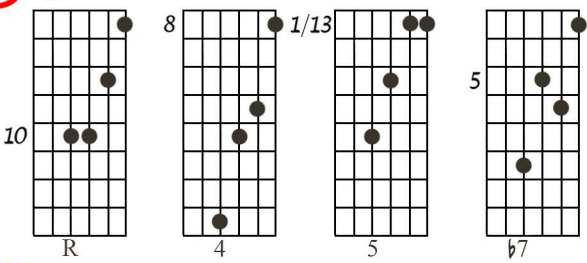

V-1 Voicings – All 35 Types on the Top 4 Strings

Bass
chord tone →

1 $C_m\Delta^9_{no5}$

2 $C\Delta^9_{no5}$

3 $G^{7/11}_{noR} = G^{7(noR)}/C$

4 $D^{7/6}_{no5}$

5 $C\Delta^9_{no3}$

6 $G^{(7)b9}/C_{noR}$

23 $C7\#9$ no 5

24 $D\flat m^{\flat 9}_{no 5}$

25 $C m^{\flat 9}_{no 5}$

26 $C^{\flat 9}_{no 5}$

27 $B\flat/9$

28 $C 7^+$

29 $C^{\flat 9}_{no 3}$

30 $C 7SUS4$

31 $C^{\flat 9}_{no R}$

32 $C 6$

33 $C 7\flat 5$

34 $C 7$

35 $C 07 (D 7\flat 9_{no R})$

V-1 ALL 35 TYPES ON THE TOP 4 STRINGS

1-22-85

The manuscript displays 35 numbered guitar chord diagrams and melodic lines, organized into several staves. Each diagram is accompanied by a circled number and often a chord name or fretting instruction. A red line is drawn across the bottom half of the page, connecting various diagrams.