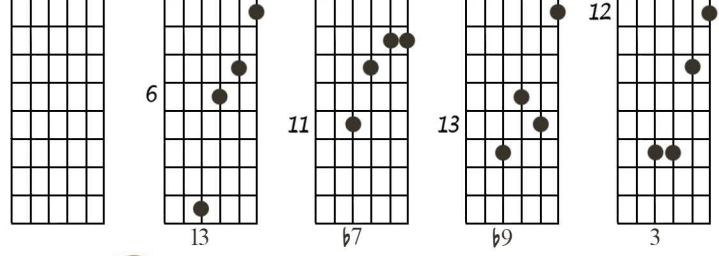

10 E^b13b9_{noR}