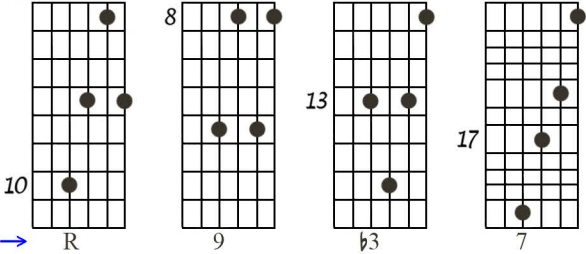

V-1 Voicings – All 35 Types on the Top 4 Strings

Bass
chord tone →

1 $C_m\Delta^9_{no5}$

2 $C\Delta^9_{no5}$

3 $G^{7/11}_{noR} = G^{7(noR)}/C$

4 $D^{7/6}_{no5}$

5 $C\Delta^9_{no3}$

6 $G^{(7)b9}/C_{noR}$

31 $C^{\flat 9}_{no R}$

32 $C 6$

33 $C 7\flat 5$

34 $C 7$

35 $C 07 (D 7\flat 9_{no R})$

V-1 ALL 35 TYPES ON THE TOP 4 STRINGS

1-22-85

The manuscript displays 35 numbered guitar chord diagrams and melodic lines, organized into several staves. Each diagram is accompanied by a circled number and often a chord name or fretting instruction. A red line is drawn across the bottom half of the page, connecting various diagrams.