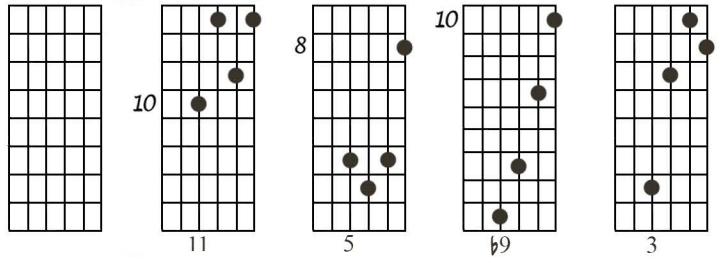

V-1 Voicings – All 35 Types on the Top 4 Strings

Bass
chord tone →

1 $C_m\Delta^9_{no5}$

2 $C\Delta^9_{no5}$

3 $G^{7/11}_{noR} = G^{7(noR)}/C$

4 $D^{7/6}_{no5}$

5 $C\Delta^9_{no3}$

6 $G^{(7)b9}/C_{noR}$

31 $C^{\flat 9}_{no R}$

32 $C 6$

33 $C 7\flat 5$

34 $C 7$

35 $C 07 (D 7\flat 9_{no R})$

V-1 ALL 35 TYPES ON THE TOP 4 STRINGS

1-22-85

The manuscript displays 35 numbered guitar chord diagrams and melodic lines, organized into several staves. Each diagram is accompanied by a circled number and often a chord name or fretting instruction. A red line is drawn across the bottom half of the page, connecting various diagrams.