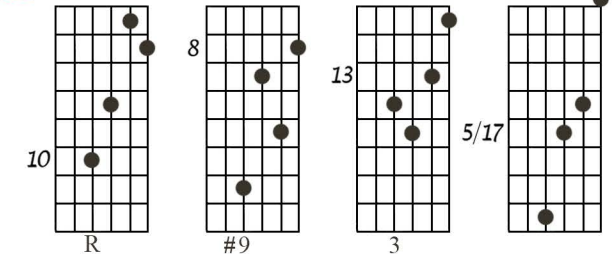

23 $C7\#9$ no 5