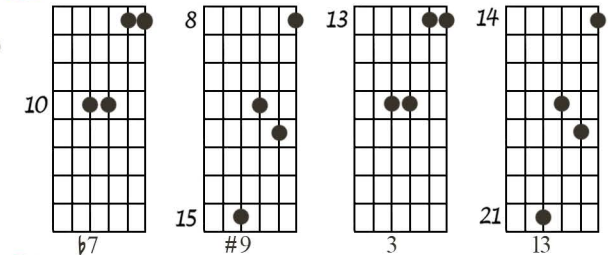

V-1 Voicings – All 35 Types on the Top 4 Strings

Bass
chord tone →

1 $C_m\Delta^9_{no5}$

2 $C\Delta^9_{no5}$

3 $G^{7/11}_{noR} = G^{7(noR)}/C$

4 $D^{7/6}_{no5}$

5 $C\Delta^9_{no3}$

6 $G^{(7)b9}/C_{noR}$

15 $G13$ no R

16 $C\Delta7$

17 $C\Delta7+$

18 $C\Delta7/6$ no 5

19 $D13\#9$ no R

20 $G7/11$ no 5

21 $G7b9/11$ no R, 5

22 $F/\#11$

31 $C^{\flat 9}_{no R}$

32 $C 6$

33 $C 7\flat 5$

34 $C 7$

35 $C 07 (D 7\flat 9_{no R})$

V-1 ALL 35 TYPES ON THE TOP 4 STRINGS

1-22-85

The manuscript displays 35 numbered guitar chord diagrams and melodic lines, organized into several staves. Each diagram is accompanied by a circled number and often a chord name or fretting instruction. A red line is drawn across the bottom half of the page, connecting various diagrams.