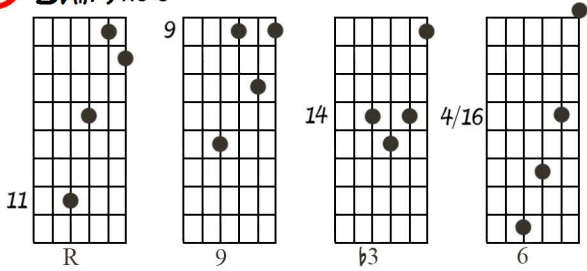

24 $D\flat m^{\flat 9}_{no 5}$