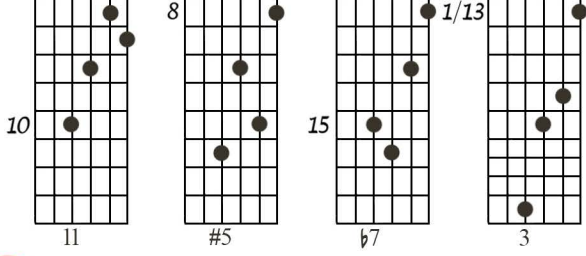

9 G^{7+}/C_{noR}