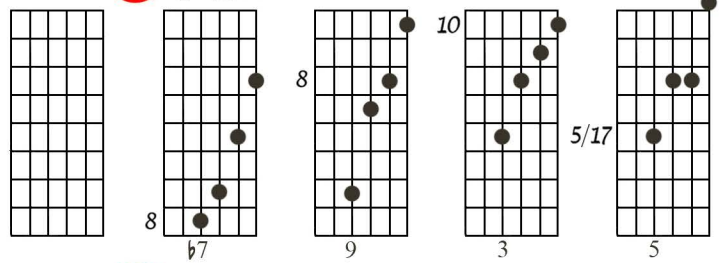

V-1 Voicings – All 35 Types on the Top 4 Strings

Bass
chord tone →

1 $C_m\Delta^9_{no5}$

2 $C\Delta^9_{no5}$

3 $G^{7/11}_{noR} = G^{7(noR)}/C$

4 $D^{7/6}_{no5}$

5 $C\Delta^9_{no3}$

6 $G^{(7)b9}/C_{noR}$

23 $C7\#9$ no 5

24 $D\flat m^{\flat 9}_{no 5}$

25 $C m^{\flat 9}_{no 5}$

26 $C^{\flat 9}_{no 5}$

27 $B\flat/9$

28 $C 7^+$

29 $C^{\flat 9}_{no 3}$

30 $C 7SUS4$

31 $C^{\flat 9}_{no R}$

32 $C 6$

33 $C 7\flat 5$

34 $C 7$

35 $C 07 (D 7\flat 9_{no R})$

V-1 ALL 35 TYPES ON THE TOP 4 STRINGS

1-22-85

The manuscript displays 35 numbered guitar chord diagrams and melodic lines, organized into several staves. Each diagram is accompanied by a circled number and often a chord name or fretting instruction. A red line is drawn across the bottom half of the page, connecting various diagrams.