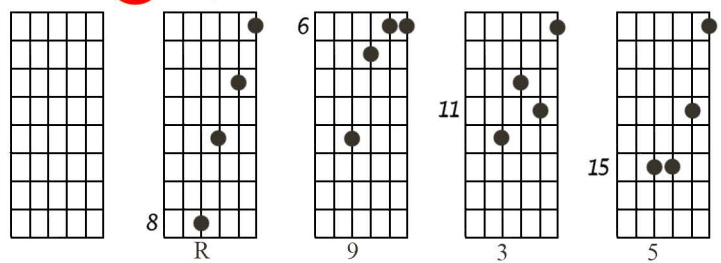

V-1 Voicings – All 35 Types on the Top 4 Strings

Bass
chord tone →

1 $C_m\Delta^9_{no5}$

2 $C\Delta^9_{no5}$

3 $G^{7/11}_{noR} = G^{7(noR)}/C$

4 $D^{7/6}_{no5}$

5 $C\Delta^9_{no3}$

6 $G^{(7)b9}/C_{noR}$

23 $C7\#9$ no 5

24 $D\flat m^{\flat 9}_{no 5}$

25 $C m^{\flat 9}_{no 5}$

26 $C^{\flat 9}_{no 5}$

27 $B\flat/9$

28 $C 7^+$

29 $C^{\flat 9}_{no 3}$

30 $C 7SUS4$

31 $C^{\flat 9}_{no R}$

32 $C 6$

33 $C 7\flat 5$

34 $C 7$

35 $C 07 (D 7\flat 9_{no R})$

V-1 ALL 35 TYPES ON THE TOP 4 STRINGS

1-22-85

The manuscript displays 35 numbered guitar chord diagrams and melodic lines, organized into several staves. Each diagram is accompanied by a circled number and often a chord name or fretting instruction. A red line is drawn across the bottom half of the page, connecting various diagrams.