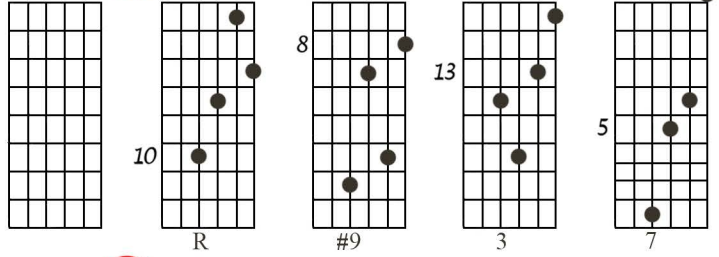

8 $C\Delta^7\#9_{no5}$