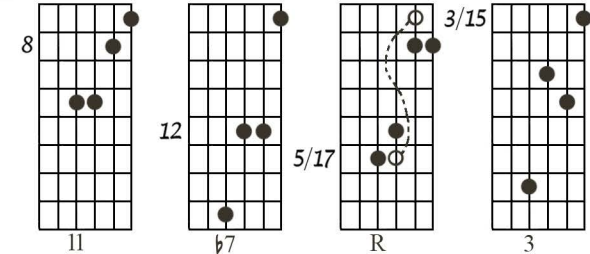

V-1 Voicings – All 35 Types on the Top 4 Strings

Bass
chord tone →

1 $C_m\Delta^9_{no5}$

2 $C\Delta^9_{no5}$

3 $G^{7/11}_{noR} = G^{7(noR)}/C$

4 $D^{7/6}_{no5}$

5 $C\Delta^9_{no3}$

6 $G^{(7)b9}/C_{noR}$

15 $G13$ no R

16 $C\Delta7$

17 $C\Delta7+$

18 $C\Delta7/6$ no 5

19 $D13\#9$ no R

20 $G7/11$ no 5

21 $G7b9/11$ no R, 5

22 $F/\#11$

31 $C^{\flat 9}_{no R}$

32 $C 6$

33 $C 7\flat 5$

34 $C 7$

35 $C 07 (D 7\flat 9_{no R})$

V-1 ALL 35 TYPES ON THE TOP 4 STRINGS

1-22-85

The manuscript displays 35 numbered guitar chord diagrams and melodic lines, organized into several staves. Each diagram is accompanied by a circled number and often a chord name or fretting instruction. A red line is drawn across the bottom half of the page, connecting various diagrams.