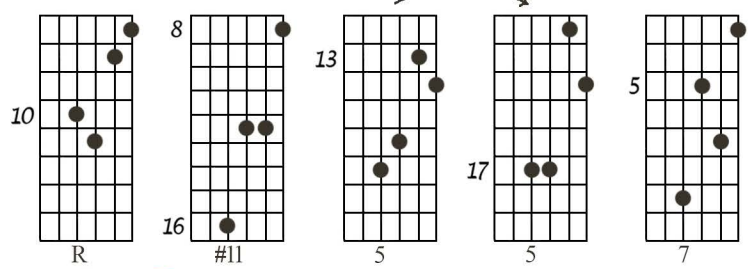

14 $C\Delta7\#11$ no 3