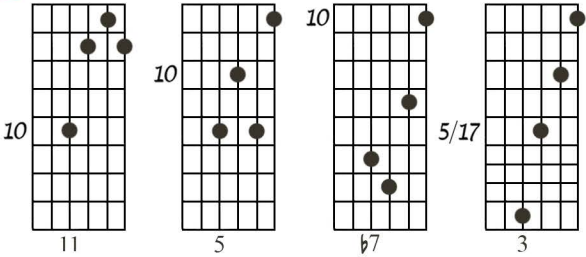

V-1 Voicings – All 35 Types on the Top 4 Strings

Bass
chord tone →

1 $C_m\Delta^9_{no5}$

2 $C\Delta^9_{no5}$

3 $G^{7/11}_{noR} = G^{7(noR)}/C$

4 $D^{7/6}_{no5}$

5 $C\Delta^9_{no3}$

6 $G^{(7)b9}/C_{noR}$

31 $C^{\flat 9}_{no R}$

32 $C 6$

33 $C 7\flat 5$

34 $C 7$

35 $C 07 (D 7\flat 9_{no R})$

V-1 ALL 35 TYPES ON THE TOP 4 STRINGS

1-22-85

The manuscript displays 35 numbered guitar chord diagrams and melodic lines, organized into several staves. Each diagram is accompanied by a circled number and often a chord name or fretting instruction. A red line is drawn across the bottom half of the page, connecting various diagrams.