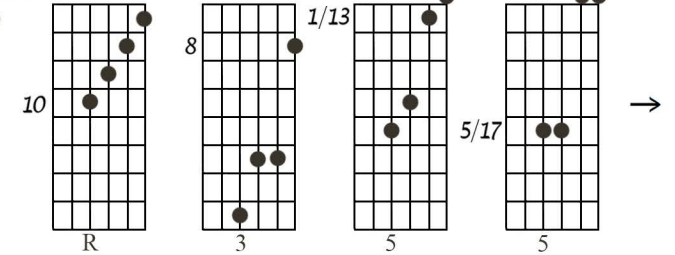

16 $C\Delta7$