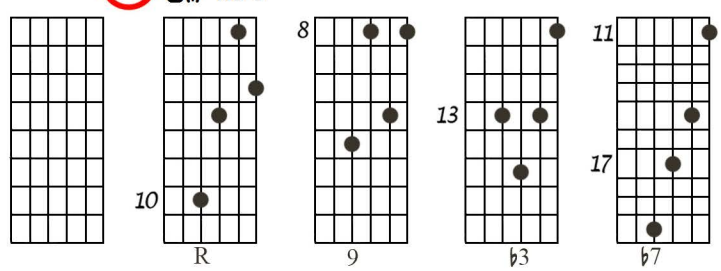

25 $C m^{\flat 9}_{no 5}$