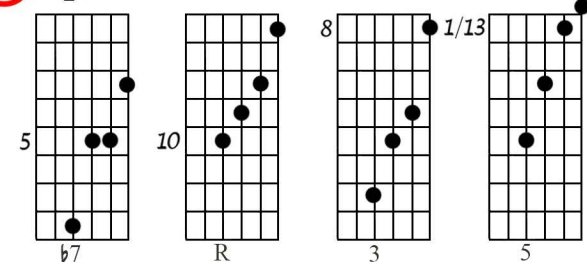

31 $C^{\flat 9}_{no R}$

32 $C 6$

33 $C 7\flat 5$

34 $C 7$

35 $C 07 (D 7\flat 9_{no R})$

V-1 ALL 35 TYPES ON THE TOP 4 STRINGS

1-22-85

The manuscript displays 35 numbered guitar chord diagrams and melodic lines, organized into several staves. Each diagram is accompanied by a circled number and often a chord name or fretting instruction. A red line is drawn across the bottom half of the page, connecting various diagrams.