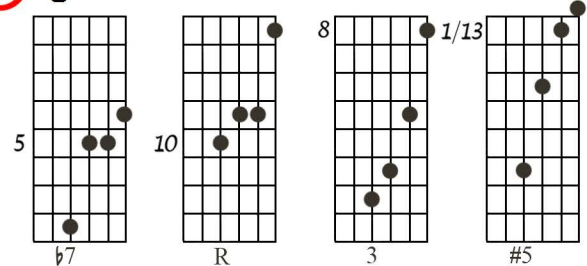

V-1 Voicings – All 35 Types on the Top 4 Strings

Bass
chord tone →

1 $C_m\Delta^9_{no5}$

2 $C\Delta^9_{no5}$

3 $G^{7/11}_{noR} = G^{7(noR)}/C$

4 $D^{7/6}_{no5}$

5 $C\Delta^9_{no3}$

6 $G^{(7)b9}/C_{noR}$

23 $C7\#9$ no 5

24 $D\flat m^{\flat 9}_{no 5}$

25 $C m^{\flat 9}_{no 5}$

26 $C^{\flat 9}_{no 5}$

27 $B\flat/9$

28 $C 7^+$

29 $C^{\flat 9}_{no 3}$

30 $C 7SUS4$

31 $C^{\flat 9}_{no R}$

32 $C 6$

33 $C 7\flat 5$

34 $C 7$

35 $C 07 (D 7\flat 9_{no R})$

V-1 ALL 35 TYPES ON THE TOP 4 STRINGS

1-22-85

The manuscript displays 35 numbered guitar chord diagrams and melodic lines, organized into several staves. Each diagram is accompanied by a circled number and often a chord name or fretting instruction. A red line is drawn across the bottom half of the page, connecting various diagrams.