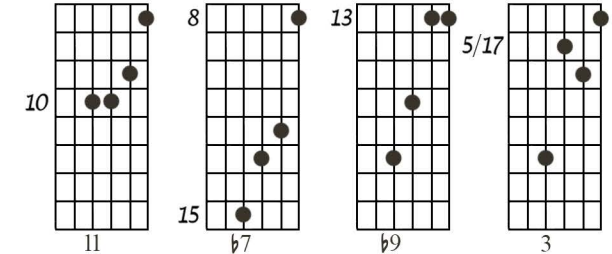

V-1 Voicings – All 35 Types on the Top 4 Strings

Bass
chord tone →

1 $C_m\Delta^9_{no5}$

2 $C\Delta^9_{no5}$

3 $G^{7/11}_{noR} = G^{7(noR)}/C$

4 $D^{7/6}_{no5}$

5 $C\Delta^9_{no3}$

6 $G^{(7)b9}/C_{noR}$

15 $G13$ no R

16 $C\Delta7$

17 $C\Delta7+$

18 $C\Delta7/6$ no 5

19 $D13\#9$ no R

20 $G7/11$ no 5

21 $G7b9/11$ no R, 5

22 $F/\#11$

31 $C^{\flat 9}_{no R}$

32 $C 6$

33 $C 7\flat 5$

34 $C 7$

35 $C 07 (D 7\flat 9_{no R})$

V-1 ALL 35 TYPES ON THE TOP 4 STRINGS

1-22-85

The manuscript displays 35 numbered guitar chord diagrams and melodic lines, organized into several staves. Each diagram is accompanied by a circled number and often a chord name or fretting instruction. A red line is drawn across the bottom half of the page, connecting various diagrams.