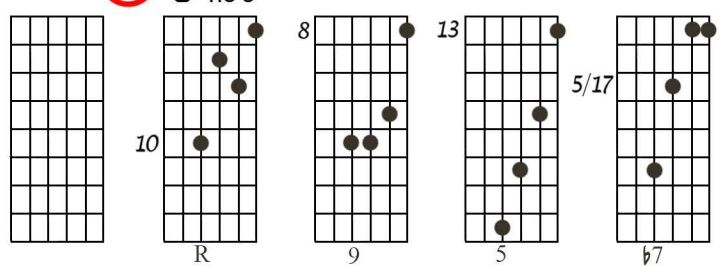

V-1 Voicings – All 35 Types on the Top 4 Strings

Bass
chord tone →

1 $C_m\Delta^9_{no5}$

2 $C\Delta^9_{no5}$

3 $G^{7/11}_{noR} = G^{7(noR)}/C$

4 $D^{7/6}_{no5}$

5 $C\Delta^9_{no3}$

6 $G^{(7)b9}/C_{noR}$

23 $C7\#9$ no 5

24 $D\flat m^{\flat 9}_{no 5}$

25 $C m^{\flat 9}_{no 5}$

26 $C^{\flat 9}_{no 5}$

27 $B\flat/9$

28 $C 7^+$

29 $C^{\flat 9}_{no 3}$

30 $C 7SUS4$

31 $C^{\flat 9}_{no R}$

32 $C 6$

33 $C 7\flat 5$

34 $C 7$

35 $C 07 (D 7\flat 9_{no R})$

V-1 ALL 35 TYPES ON THE TOP 4 STRINGS

1-22-85

The manuscript displays 35 numbered guitar chord diagrams and melodic lines, organized into several staves. Each diagram is accompanied by a circled number and often a chord name or fretting instruction. A red line is drawn across the bottom half of the page, connecting various diagrams.