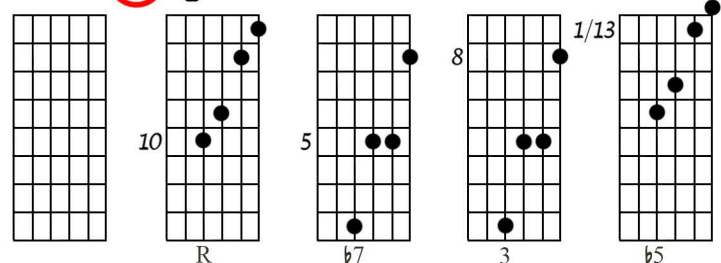

V-1 Voicings – All 35 Types on the Top 4 Strings

Bass
chord tone →

1 $C_m\Delta^9_{no5}$

2 $C\Delta^9_{no5}$

3 $G^{7/11}_{noR} = G^{7(noR)}/C$

4 $D^{7/6}_{no5}$

5 $C\Delta^9_{no3}$

6 $G^{(7)b9}/C_{noR}$

23 $C7\#9$ no 5

24 $D\flat m^{\flat 9}_{no 5}$

25 $C m^{\flat 9}_{no 5}$

26 $C^{\flat 9}_{no 5}$

27 $B\flat/9$

28 $C 7^+$

29 $C^{\flat 9}_{no 3}$

30 $C 7SUS4$

31 $C^{\flat 9}_{no R}$

32 $C 6$

33 $C 7\flat 5$

34 $C 7$

35 $C 07 (D 7\flat 9_{no R})$

V-1 ALL 35 TYPES ON THE TOP 4 STRINGS

1-22-85

The manuscript displays 35 numbered guitar chord diagrams and melodic lines, organized into several staves. Each diagram is accompanied by a circled number and often a chord name or fretting instruction. A red line is drawn across the bottom half of the page, connecting various diagrams.