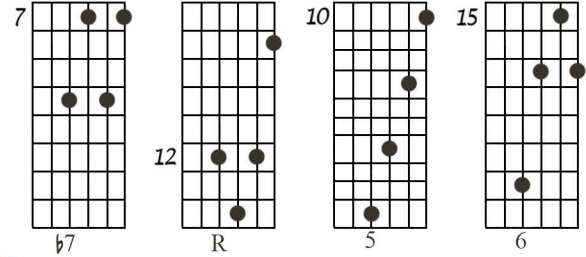

7 $D^{7/6}_{no3}$