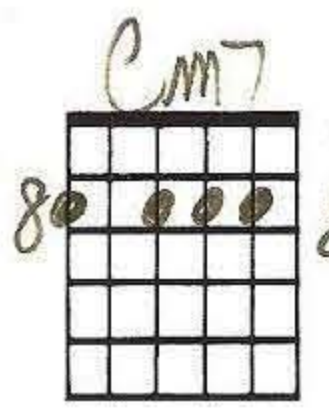

Ted Greene  
Arrangement

STORMY WEATHER p.2

C6

C#07

G6/D

G7

When he went a - way the blues walked in and met me,

C6

C#07

G6/D

G7

C6

C#07

C6

C#07

if he stays a - way old rock - in' chair will get me, all I do is pray the Lord a -