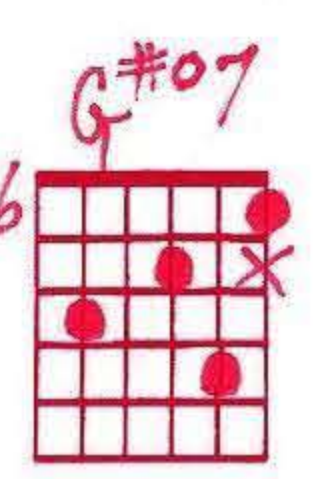

C#07

G6/D

G7

C6

C#07

C6

C#07

if he stays a - way old rock - in' chair will get me, all I do is pray the Lord a -

E7

D7

D7

bove will let me walk in the sun once more. Can't go

Gmaj7

G#07

Am7

D7

Gmaj7

G#07

G#07

G#07

on, ev - 'ry - thing I had is gone, Storm - y weath - er,

Am7

D7

G6