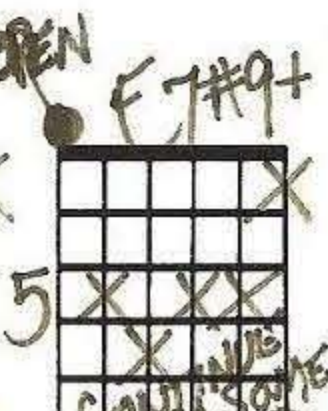

G#07

Am7

D7(#5)

D7(#5)

Am7

D7(#5)

Am7

D7(#5)

since my man and I ain't to - geth - er, keeps rain - in' all the

G6

E7(#5)

Am7

D7(#5)

G6

Add a bluesy tag ending.

time. keeps rain - in' all the time.