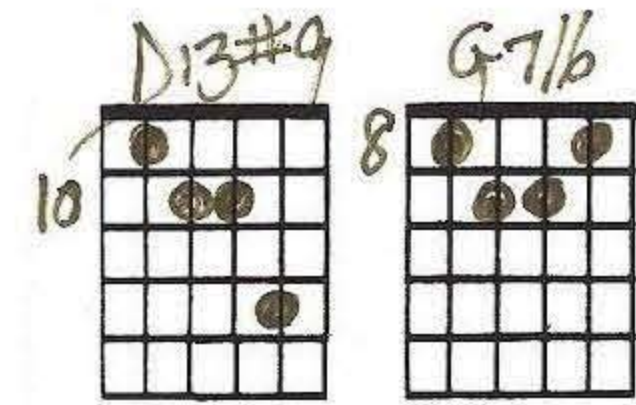

Ted Greene  
Arrangement

STORMY WEATHER p.2

C6

C#07

G6/D

G7

When he went a - way the blues walked in and met me,

C6

C#07

G6/D

G7

C6

C#07

C6

C#07

if he stays a - way old rock - in' chair will get me, all I do is pray the Lord a -