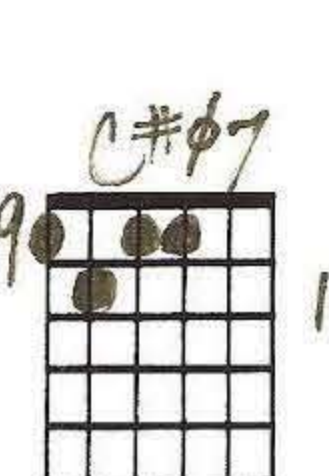

C#07

G6/D

G7

C6

C#07

C6

C#07

if he stays a - way old rock - in' chair will get me, all I do is pray the Lord a -

G6/D

E7

G6/D

D#07

Em7

A7

D7

G6/D

E7

D7

D7

bove will let me walk in the sun once more. Can't go

Gmaj7

G#07

Am7

D7