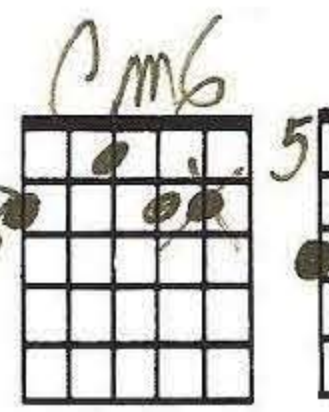

Ted Greene  
Arrangement

STORMY WEATHER p.2

C6

C#07

G6/D

G7

When he went a - way the blues walked in and met me,

C6

C#07

G6/D

G7

C6

C#07

C6

C#07

if he stays a - way old rock - in' chair will get me, all I do is pray the Lord a -