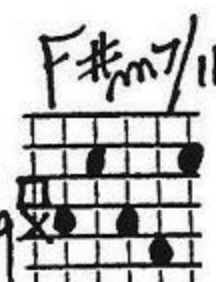

Ted Greene
Arrangement

SOMEDAY MY PRINCE WILL COME

*A-10-00
Key/E*

E7(9)

G#7

A13

A9#11

A19

C#7/5

Some day my prince will come,
He'll whis - per "I love you,"

F#m7

C#7(9)

F#13

F#7

B11

Am6/9

Some and day I'll find my love, and how
and steal a kiss or two, though he's

G#m7

E7(9)

F#m7/11

B11/6

Am7

thrill - ing that mo - ment will be, _____ when the

G#m7

E7(9)

F#m7/11

G7(9)

B7

Prince of my dreams comes to me. _____

12. Bm7

E7

A6

A#07

far a - way, I'll find my love some day, Some

E/B

F#m7/B

B7

E

day when my dreams come true. _____