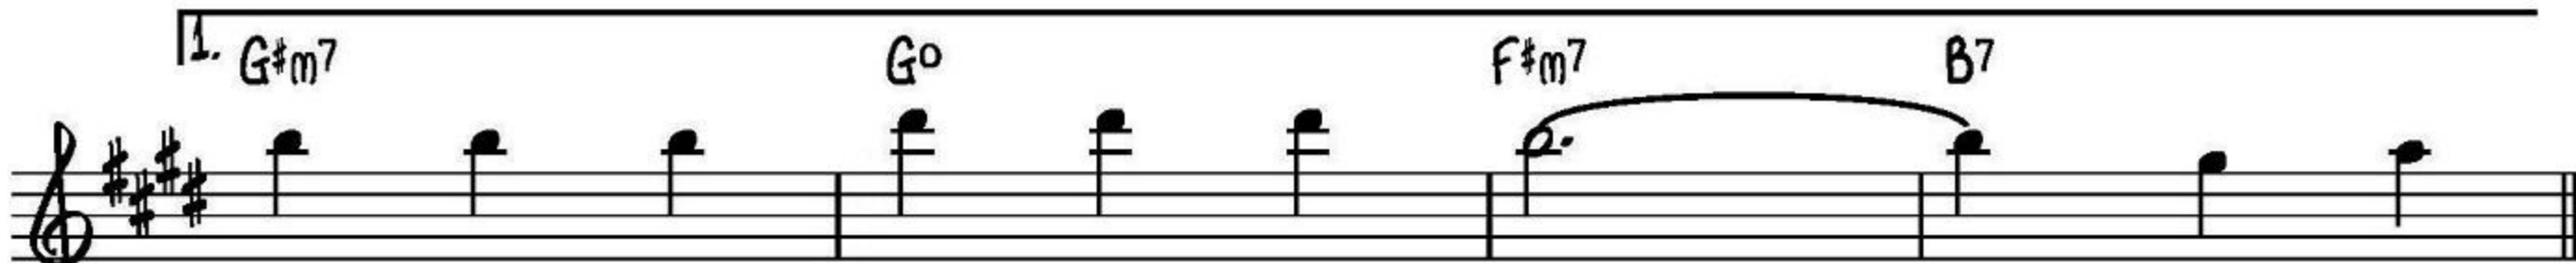

thrill - ing that mo - ment will be, _____ when the

G#m7

E7(9)

F#m7/11

G7(9)

B7