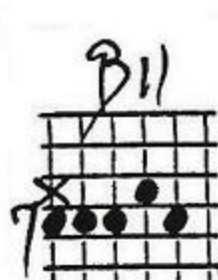

Ted Greene
Arrangement

SOMEDAY MY PRINCE WILL COME

*A-10-00
Key/E*

E7(9)

G#7

A13

A9#11

A19

C#7/5

Some day my prince will come,
He'll whis - per "I love you,"

F#m7

C#7(9)

F#13

F#7

B11

Am6/9