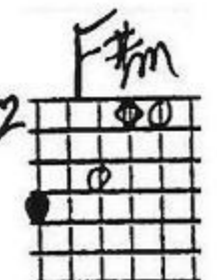

Ted Greene
Arrangement

SOMEDAY MY PRINCE WILL COME

*A-10-00
Key/E*

E7(9)

G#7

A13

A9#11

A19

C#7/5

Some day my prince will come,
He'll whis - per "I love you,"

F#m7

C#7(9)

F#13

F#7

B11

Am6/9