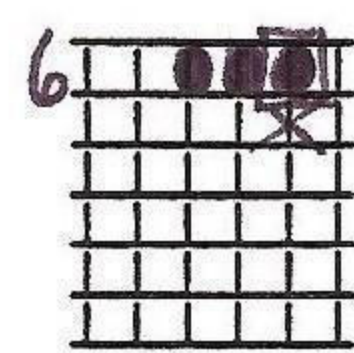

CHIM CHIM CHER-EE

- Richard + Robert Sherman

© 5-26-75
Ted Greene

SOLO GUITAR

Key of Bbm

Bbm Adm7 Bbm Adm7

Bbm

Bbm7

Bbm7

Eb

Chim chim - in - ey, chim chim - in - ey, chim chim cher - ee! A

Ebm

Bbm

C7

F

sweep is as luck - y as luck - y can be.