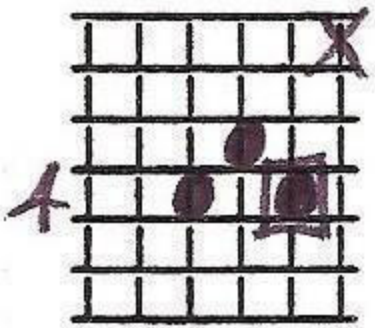

CHIM CHIM CHER-EE

- Richard + Robert Sherman

© 5-26-75
Ted Greene

SOLO GUITAR

Key of Bbm

Bbm Adm7 Bbm Adm7

Bbm

Bbm7

Bbm7

Eb

Chim chim - in - ey, chim chim - in - ey, chim chim cher - ee! A

Ebm

Bbm

C7

F

sweep is as luck - y as luck - y can be.