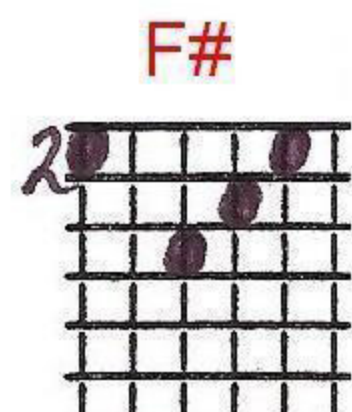

CHIM CHIM CHER-EE

- Richard + Robert Sherman

© 5-26-75
Ted Greene

SOLO GUITAR

Key of Bbm

Bbm Adm7 Bbm Adm7

Bbm

Bbm7

Bbm7

Eb

Chim chim - in - ey, chim chim - in - ey, chim chim cher - ee! A

Ebm

Bbm

C7

F

sweep is as luck - y as luck - y can be.

Bbm

Bbm7

Bbm7

Eb

Chim chim - in - ey, chim chim - in - ey, chim chim cher - oo! Good

Ebm

Bbm

F#

C7/G

F7

F/A

Bbm

luck will rub off when I shake hands with you, or