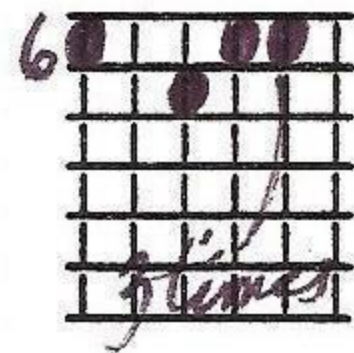

CHIM CHIM CHER-EE

- Richard + Robert Sherman

© 5-26-75
Ted Greene

SOLO GUITAR

Key of Bbm

Bbm Adm7 Bbm Adm7

Bbm

Bbm7

Bbm7

Eb

Chim chim - in - ey, chim chim - in - ey, chim chim cher - ee! A

Ebm

Bbm

C7

F

sweep is as luck - y as luck - y can be.

Bbm

Bbm7

Bbm7

Eb

Chim chim - in - ey, chim chim - in - ey, chim chim cher - oo! Good

Ebm

Bbm

F#

C7/G

F7

F/A

Bbm

luck will rub off when I shake hands with you, or