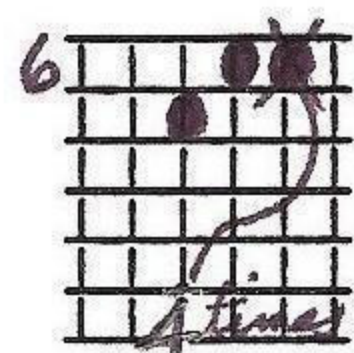

CHIM CHIM CHER-EE

- Richard + Robert Sherman

© 5-26-75
Ted Greene

SOLO GUITAR

Key of Bbm

Bbm Adm7 Bbm Adm7

Bbm

Bbm7

Bbm7

Eb

Chim chim - in - ey, chim chim - in - ey, chim chim cher - ee! A

Ebm

Bbm

C7

F

sweep is as luck - y as luck - y can be.