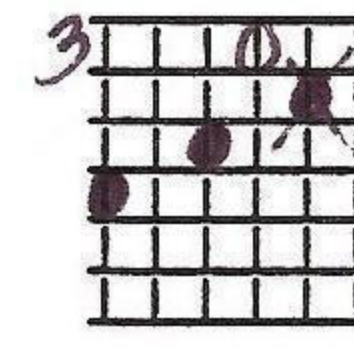

Eb

Chim chim - in - ey, chim chim - in - ey, chim chim cher - oo! Good