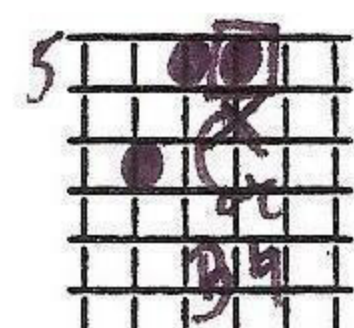

CHIM CHIM CHER-EE

- Richard + Robert Sherman

© 5-26-75
Ted Greene

SOLO GUITAR

Key of Bbm

Bbm Adm7 Bbm Adm7

Bbm

Bbm7

Bbm7

Eb

Chim chim - in - ey, chim chim - in - ey, chim chim cher - ee! A

Ebm

Bbm

C7

F

sweep is as luck - y as luck - y can be.