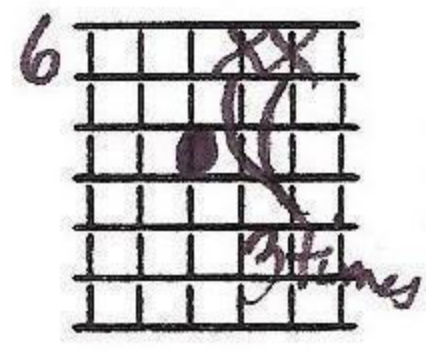

CHIM CHIM CHER-EE

- Richard + Robert Sherman

© 5-26-75
Ted Greene

SOLO GUITAR

Key of Bbm

Bbm Adm7 Bbm Adm7

Bbm

Bbm7

Bbm7

Eb

Chim chim - in - ey, chim chim - in - ey, chim chim cher - ee! A

Ebm

Bbm

C7

F

sweep is as luck - y as luck - y can be.