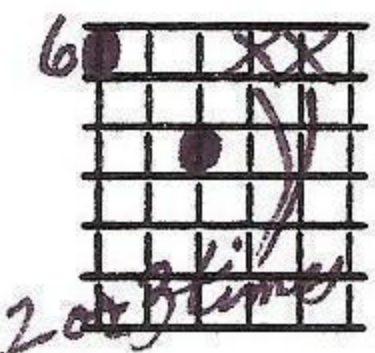

CHIM CHIM CHER-EE

- Richard + Robert Sherman

© 5-26-75
Ted Greene

SOLO GUITAR

Key of Bbm

Bbm Adm7 Bbm Adm7

Bbm

Bbm7

Bbm7

Eb

Chim chim - in - ey, chim chim - in - ey, chim chim cher - ee! A

Ebm

Bbm

C7

F

sweep is as luck - y as luck - y can be.