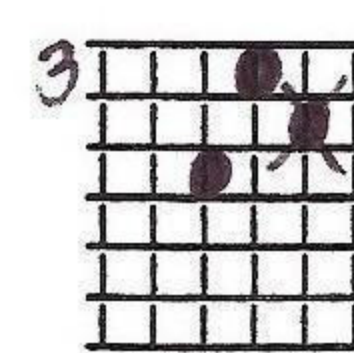

CHIM CHIM CHER-EE

- Richard + Robert Sherman

© 5-26-75
Ted Greene

SOLO GUITAR

Key of Bbm

Bbm Adm7 Bbm Adm7

Bbm

Bbm7

Bbm7

Eb

Chim chim - in - ey, chim chim - in - ey, chim chim cher - ee! A

Ebm

Bbm

C7

F

sweep is as luck - y as luck - y can be.