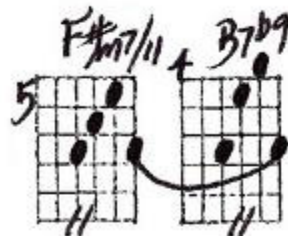

F#m7(b5)

B7(b9)

Em7

E13

Dm7

D13

miss you most of all my dar - ling, _____ when