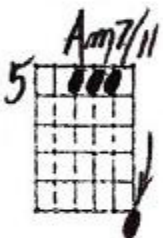

AUTUMN LEAVES - COMPING ON TOP 4 STRINGS  
 (USING FORMS FROM 3071 V.G.#1 & V.G.#2)

F#m7(b5)

B7(b9)

Em

∞

went a - way \_\_\_\_\_ the days grow long, \_\_\_\_\_ and soon I'll

Am7

D7

Gmaj7

∞

hear \_\_\_\_\_ old win - ter's song \_\_\_\_\_ But I

F#m7(b5)

B7(b9)

Em7

E13

Dm7