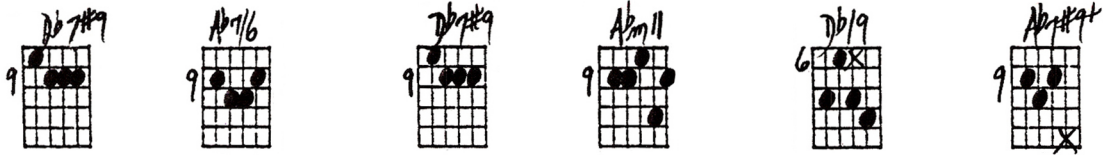

LAZY BLUES

Chordal Style

Playing order: ● × □ △
○ = opt.

Tempo di blues

Key of Db

Assuming a bass player adding the low roots here

REVOICED:

LAZY BLUES CHORDAL STYLE

©2023-25
Jed Johnson

TEMPO 110 BEATS

Key of D \flat

REVISED:

ASSUMING A BASS PLAYER ADDING the LOW NOTES HERE