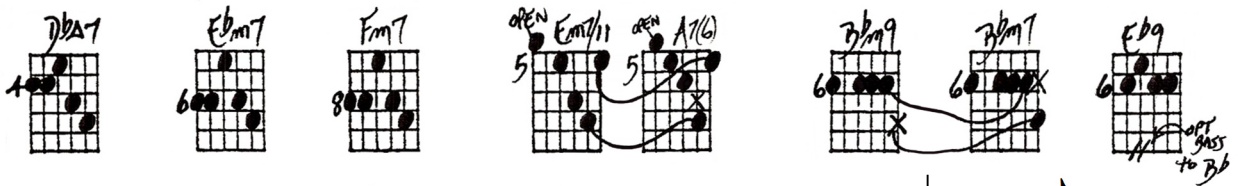

LAZY BLUES

Chordal Style

Playing order: ● × □ △
○ = opt.

Tempo di blues

Key of Db

Assuming a bass player adding the low roots here

REVOICED:

LAZY BLUES CHORDAL STYLE

©2023-25
Jed Johnson

TEMPO 110 BEATS

Key of D \flat

REVISED:

ASSUMING A BASS PLAYER ADDING the LOW NOTES HERE