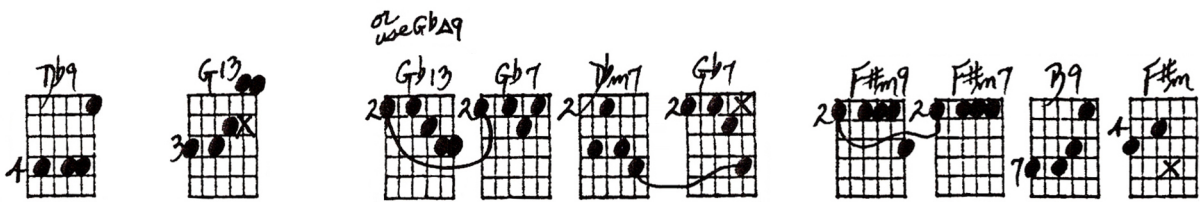

LAZY BLUES

Chordal Style

Playing order: ● × □ △
○ = opt.

Tempo di blues

Key of Db

Assuming a bass player adding the low roots here

REVOICED:

LAZY BLUES CHORDAL STYLE

©2023-25
Jed Johnson

TEMPO 110 BEATS

Key of D \flat

REVISED:

ASSUMING A BASS PLAYER ADDING the LOW NOTES HERE