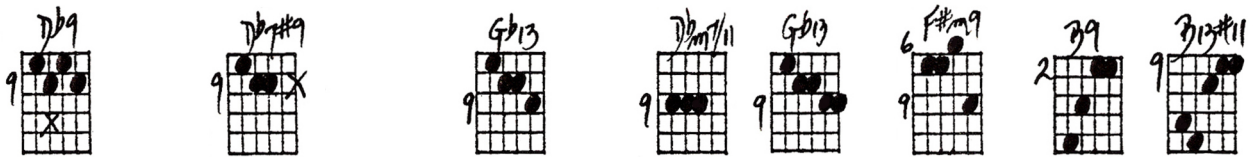

LAZY BLUES

Chordal Style

Playing order: ● × □ △
○ = opt.

Tempo di blues

Key of Db

Assuming a bass player adding the low roots here

REVOICED:

LAZY BLUES CHORDAL STYLE

©2023-25
Jed Johnson

TEMPO 110 BEATS

Key of D \flat

REVISED:

ASSUMING A BASS PLAYER ADDING the LOW NOTES HERE