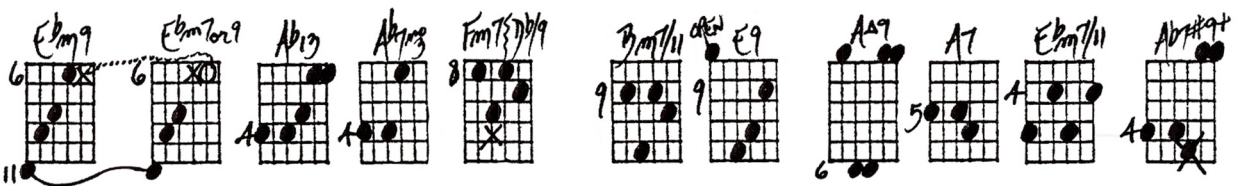

LAZY BLUES

Chordal Style

Playing order: ● × □ △
○ = opt.

Tempo di blues

Key of Db

Assuming a bass player adding the low roots here

REVOICED:

LAZY BLUES CHORDAL STYLE

©2023-25
Jed Johnson

TEMPO 110 BEATS

Key of D \flat

REVISED:

ASSUMING A BASS PLAYER ADDING the LOW NOTES HERE