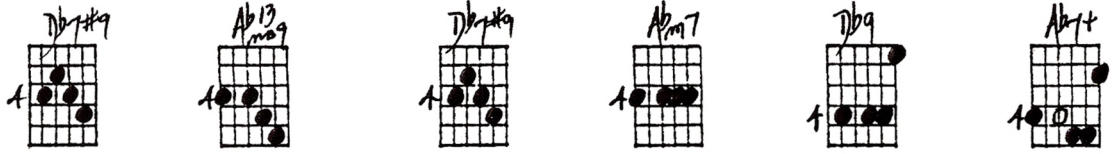

LAZY BLUES

Chordal Style

Playing order: ● × □ △
○ = opt.

Tempo di blues

Key of Db

Assuming a bass player adding the low roots here

REVOICED:

LAZY BLUES CHORDAL STYLE

©2023-25
Jed Johnson

TEMPO 110 BEATS

Key of D \flat

REVISED:

ASSUMING A BASS PLAYER ADDING the LOW NOTES HERE