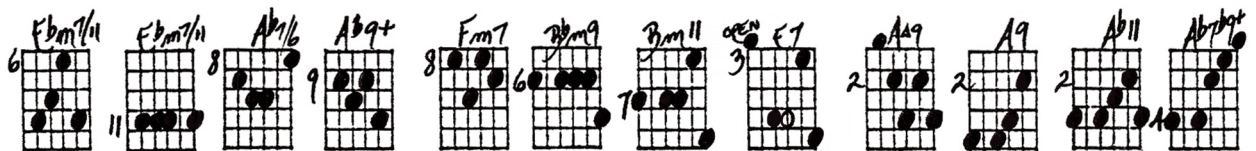

LAZY BLUES

Chordal Style

Playing order: ● × □ △
○ = opt.

Tempo di blues

Key of Db

Assuming a bass player adding the low roots here

REVOICED:

LAZY BLUES CHORDAL STYLE

©2023-25
Jed Johnson

TEMPO 110 BEATS

Key of D \flat

REVISED:

ASSUMING A BASS PLAYER ADDING the LOW NOTES HERE