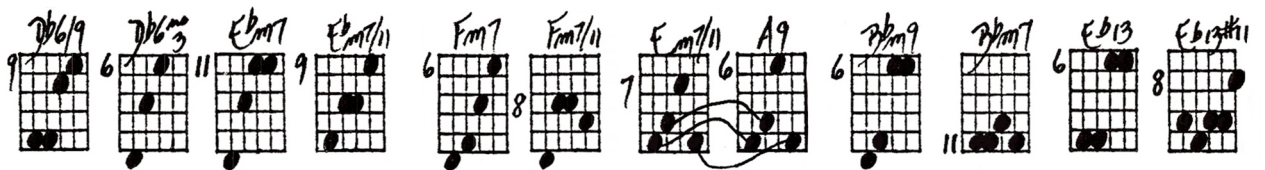

LAZY BLUES

Chordal Style

Playing order: ● × □ △
○ = opt.

Tempo di blues

Key of Db

Assuming a bass player adding the low roots here

REVOICED:

LAZY BLUES CHORDAL STYLE

©2023-25
Jed Johnson

TEMPO 110 BEATS

Key of D \flat

REVISED:

ASSUMING A BASS PLAYER ADDING the LOW NOTES HERE