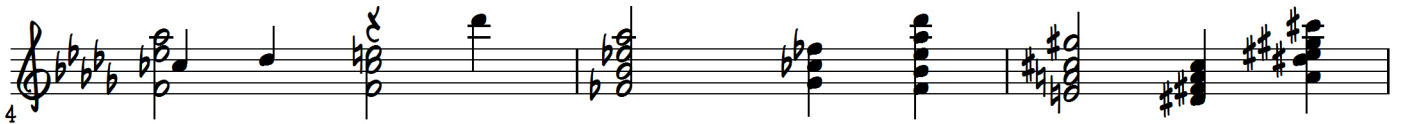

LAZY BLUES

Chordal Style

Playing order: ● × □ △
○ = opt.

Tempo di blues

Key of Db

Assuming a bass player adding the low roots here

REVOICED:

LAZY BLUES CHORDAL STYLE

©2023-25
Jed Johnson

TEMPO 110 BEATS

Key of D \flat

REVISED:

ASSUMING A BASS PLAYER ADDING the LOW NOTES HERE