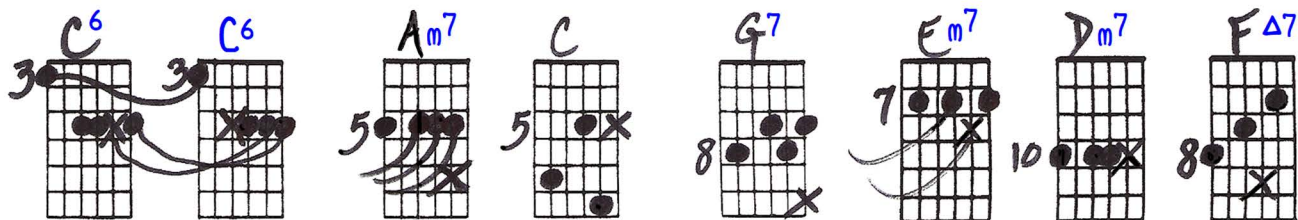

PRETTY BABY

Playing order: ● × □ △
○ = opt.

Solo guitar setting

Key of C

Ev - 'ry - bod - y loves a ba - by that's why

I'm in love with you, pret - ty ba - by, _____ pret - ty

ba - by. _____ And I'd like to be your sis - ter, broth - er,

"Pretty Baby" - Ted Greene Arrangement, p. 2

5 **G7** **Dm7** **G9** **G7** **C6** **C** **F7** **F9** Release for X, or move up to Gb.

or just X

Slide up to

3rd or 4th finger

3 4 or 2

6 dad and moth - er too, pret - ty bab - by, pret - ty

10 cra - dle of love, and we'll cud - dle all the

D **Ab7#11** **G7** **G7/6** **G7** **Dm7** Release on X **FΔ7**

12 time, Oh! I want a lov - in' ba - by and it

"Pretty Baby" - Ted Greene Arrangement, p.3