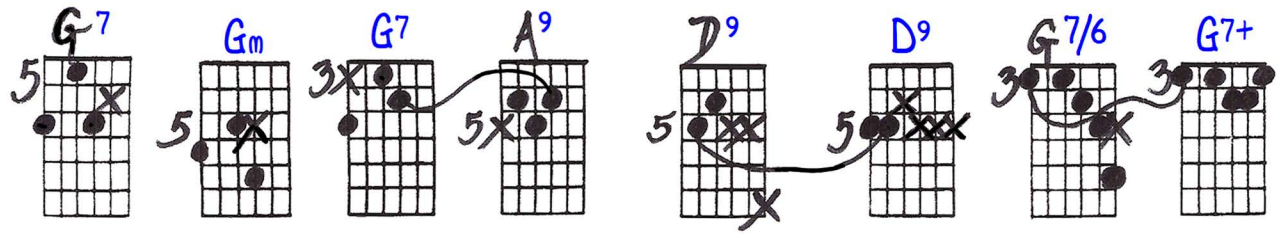

PRETTY BABY

Playing order: ● × □ △
○ = opt.

Solo guitar setting

Key of C

Ev - 'ry - bod - y loves a ba - by that's why

I'm in love with you, pret - ty ba - by, _____ pret - ty

ba - by. _____ And I'd like to be your sis - ter, broth - er,

"Pretty Baby" - Ted Greene Arrangement, p. 2

5 **G7** **Dm7** **G9** **G7** **C6** **C** **F7** **F9** Release for X, or move up to Gb.

or just X

Slide up to

3rd or 4th finger

3 4 or 2

6 dad and moth - er too, pret - ty bab - by, pret - ty

Use little 1/2 step lower hammer-on's here.

C6 **G7/6** **Gm7/11** **Gm** **C9** **C7**

8 ba - by, Won't you come and let me rock you in my

Release for X

F9 **FΔ7** **B7b5** **Bb7** open **E13b9** **Bb9#11** **A11** **A7b9**

10 cra - dle of love, and we'll cud - dle all the

D **Ab7#11** **G7** **G7/6** **G7** **Dm7** Release on X **FΔ7**

12 time, Oh! I want a lov - in' ba - by and it

"Pretty Baby" - Ted Greene Arrangement, p.3