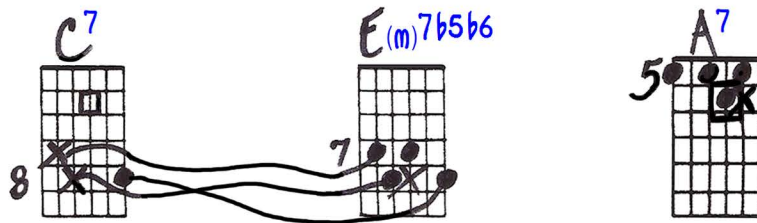

16 mine.

17

Added right hand bass and slides