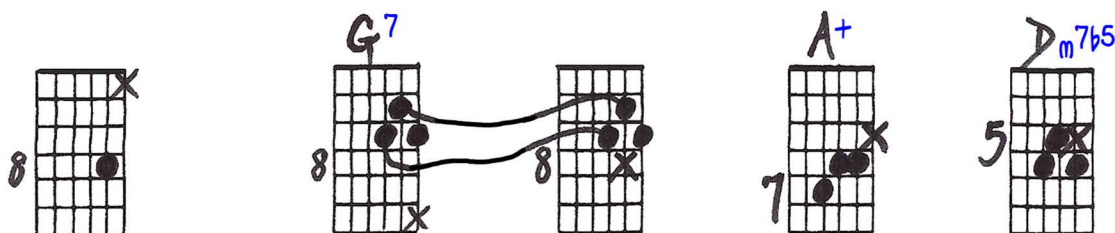

PRETTY BABY

Playing order: ● × □ △
○ = opt.

Solo guitar setting

Key of C

Ev - 'ry - bod - y loves a ba - by that's why

I'm in love with you, pret - ty ba - by, _____ pret - ty

ba - by. _____ And I'd like to be your sis - ter, broth - er,

"Pretty Baby" - Ted Greene Arrangement, p. 2

5 **G7** **Dm7** **G9** **G7** **C6** **C** **F7** **F9** Release for X, or move up to Gb.

or just X

Slide up to

3rd or 4th finger

3 4 or 2

6 dad and moth - er too, pret - ty bab - by, pret - ty

10 cra - dle of love, and we'll cud - dle all the

D **Ab7#11** **G7** **G7/6** **G7** **Dm7** Release on X **FΔ7**

12 time, Oh! I want a lov - in' ba - by and it

"Pretty Baby" - Ted Greene Arrangement, p.3