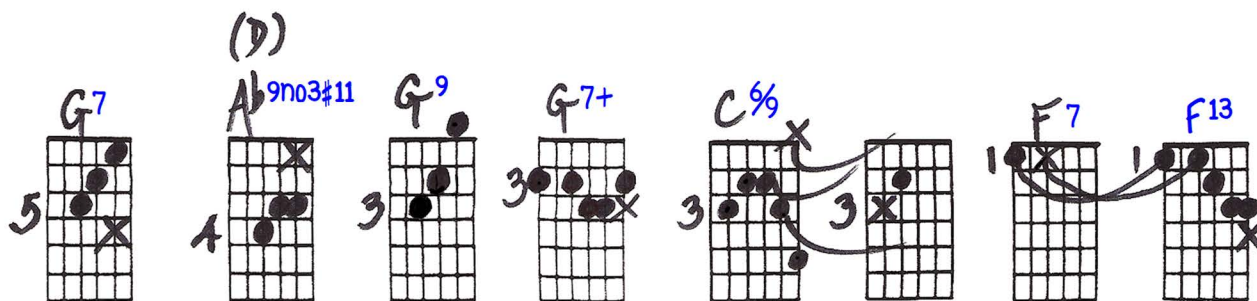

PRETTY BABY

Playing order: ● × □ △
○ = opt.

Solo guitar setting

Key of C

Ev - 'ry - bod - y loves a ba - by that's why

I'm in love with you, pret - ty ba - by, _____ pret - ty

ba - by. _____ And I'd like to be your sis - ter, broth - er,

"Pretty Baby" - Ted Greene Arrangement, p. 2

5 **G7** **Dm7** **G9** **G7** **C6** **C** **F7** **F9** Release for X, or move up to Gb.

or just X

Slide up to

3rd or 4th finger

3 4 or 2

6 dad and moth - er too, pret - ty bab - by, pret - ty

10 cra - dle of love, and we'll cud - dle all the

D **Ab7#11** **G7** **G7/6** **G7** **Dm7** Release on X **FΔ7**

12 time, Oh! I want a lov - in' ba - by and it

"Pretty Baby" - Ted Greene Arrangement, p.3