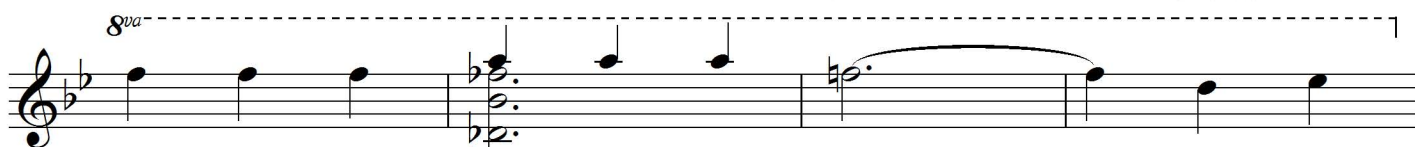

SOMEODAY MY PRINCE WILL COME

Ted Greene Arrangement (partial), 1994-05-19

1. Some - - day my prince will
2. He'll whis - - per, "I love

come, you" some - - - day I'll
and - - - steal a

find kiss my or love, two, and though how he's

thrill - ing the mo - ment will be, _____ when the

"Someday My Prince Will Come" - Ted Greene Arrangement (Key of Bb, partial) p.2

Dm7

Bb0Δ7

Cm7

F7

8^{va}

prince of my dreams comes to me. _____