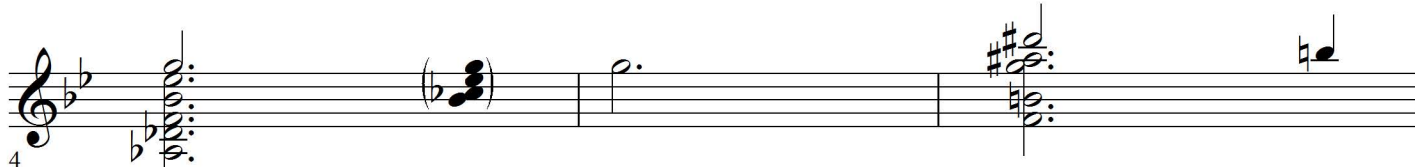

SOMEODAY MY PRINCE WILL COME

Ted Greene Arrangement (partial), 1994-05-19

1. Some - - day my prince will
2. He'll whis - - per, "I love

come, you" some - - - day I'll
and - - - steal a

find kiss my or love, two, and though how he's

thrill - ing the mo - ment will be, _____ when the

"Someday My Prince Will Come" - Ted Greene Arrangement (Key of Bb, partial) p.2

Dm7

Bb0Δ7

Cm7

F7

8^{va}

prince of my dreams comes to me. _____