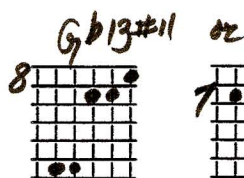

SOMEODAY MY PRINCE WILL COME

Ted Greene Arrangement (partial), 1994-05-19

1. Some - - day my prince will
2. He'll whis - - per, "I love

come, you" some - - - day I'll
and - - - steal a

find kiss my or love, two, and though how he's

thrill - ing the mo - ment will be, _____ when the

"Someday My Prince Will Come" - Ted Greene Arrangement (Key of Bb, partial) p.2

Dm7

Bb0Δ7

Cm7

F7

8^{va}

prince of my dreams comes to me. _____

Bb D7 DATT F#11

G7#9 C13#11 Gb13#11 F#13

Bb07 K5

SOME DAY MY PRINCE WILL COME - FRANK CHURCHILL (1937)

8-6-99