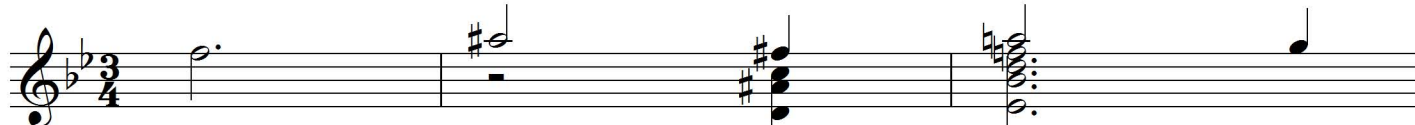

SOMEODAY MY PRINCE WILL COME

Ted Greene Arrangement (partial), 1994-05-19

1. Some - - day my prince will
2. He'll whis - - per, "I love

come, you" some - - - day I'll
and - - - steal a

find kiss my or love, two, and though how he's

thrill - ing the mo - ment will be, _____ when the

"Someday My Prince Will Come" - Ted Greene Arrangement (Key of Bb, partial) p.2

Dm7

Bb0Δ7

Cm7

F7

8^{va}

prince of my dreams comes to me. _____