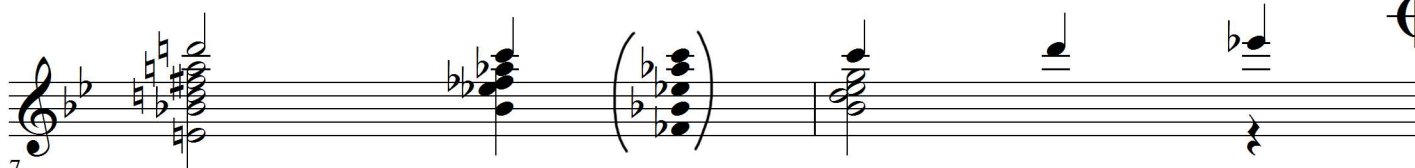

SOMEODAY MY PRINCE WILL COME

Ted Greene Arrangement (partial), 1994-05-19

1. Some - - day my prince will
2. He'll whis - - per, "I love

come, you" some - - - day I'll
and - - - steal a

find kiss my or love, two, and though how he's

thrill - ing the mo - ment will be, _____ when the

"Someday My Prince Will Come" - Ted Greene Arrangement (Key of Bb, partial) p.2

Dm7

Bb0Δ7

Cm7

F7

8^{va}

prince of my dreams comes to me. _____