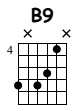

ONCE IN A WHILE

TED GREENE

SPECIAL RECORDING SESSION (1977)

MUSIC BY MICHAEL EDWARDS
TRANSCRIPTION BY FRANCOIS LEDUC

Musical notation for the first system, including a treble clef staff with a key signature of three sharps (F#, C#, G#) and a 4/4 time signature. The notation features a series of chords and triplets. Below the staff is a guitar tablature with six lines, labeled T, A, and B, showing fret numbers and bar lines.

Musical notation for the second system, continuing the piece with various chords and triplets. The guitar tablature below shows fret numbers and bar lines.

Musical notation for the third system, concluding the piece with various chords and triplets. The guitar tablature below shows fret numbers and bar lines.