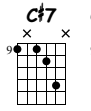

ONCE IN A WHILE

TED GREENE

SPECIAL RECORDING SESSION (1977)

MUSIC BY MICHAEL EDWARDS
TRANSCRIPTION BY FRANCOIS LEDUC

Musical notation for the first system, including a treble clef staff with a key signature of three sharps (F#, C#, G#) and a 4/4 time signature. The notation features a series of chords and triplets. Below the staff is a guitar tablature with six lines, labeled T, A, and B, showing fret numbers and bar lines.

Musical notation for the second system, continuing the piece with various chords and triplets. The guitar tablature below shows fret numbers and bar lines.

Musical notation for the third system, concluding the piece with various chords and triplets. The guitar tablature below shows fret numbers and bar lines.