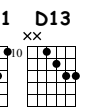

ONCE IN A WHILE

TED GREENE

SPECIAL RECORDING SESSION (1977)

MUSIC BY MICHAEL EDWARDS
TRANSCRIPTION BY FRANCOIS LEDUC

Musical notation for the first system, including a treble clef staff with a key signature of three sharps (F#, C#, G#) and a 4/4 time signature. The notation features a series of chords and triplets. Below the staff is a guitar tablature with six lines, labeled T, A, and B, showing fret numbers and bar lines.

Musical notation for the second system, continuing the piece with various chords and triplets. The guitar tablature below shows fret numbers and bar lines.

Musical notation for the third system, concluding the piece with various chords and triplets. The guitar tablature below shows fret numbers and bar lines.

29

TAB

9	9	9	12	10	9	12	9	4	5	7	5	5	5	5	2
10	9	10	10	9	9	9	9	6	7	7	6	5	4	3	2
9	9	9	9	9	8	8	7	7	6	7	5	5	2	2	2

33

TAB

4	5	4	2	5	5	4	5	7	5	7	12	12	9	10	11	10	6	6
4	4	4	2	2	2	4	4	6	7	7	11	11	11	11	11	10	8	8
6	7	7	4	4	4	4	7	7	5	4	11	9	11	11	9	9	9	9
7	7	7	7	7	4	5	7	5	4	4	11	11	11	11	9	9	9	9