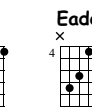

ONCE IN A WHILE

TED GREENE

SPECIAL RECORDING SESSION (1977)

MUSIC BY MICHAEL EDWARDS
TRANSCRIPTION BY FRANCOIS LEDUC

Musical notation for the first system, including a treble clef staff with a key signature of three sharps (F#, C#, G#) and a 4/4 time signature. The notation features a series of chords and triplets. Below the staff is a guitar tablature with six lines, labeled T, A, and B, showing fret numbers and bar lines.

Musical notation for the second system, continuing the piece with various chords and triplets. The guitar tablature below shows fret numbers and bar lines.

Musical notation for the third system, concluding the piece with various chords and triplets. The guitar tablature below shows fret numbers and bar lines.

29

TAB

9	9	9	12	10	9	12	9	4	5	7	5	5	5	5	2
10	9	10	10	9	9	9	9	6	7	7	6	5	4	3	2
9	9	9	9	9	8	8	7	7	6	7	5	5	2	2	2

33

TAB

4	5	4	2	5	5	4	5	7	5	7	12	12	9	10	11	10	6	6
4	4	4	2	2	2	4	4	6	7	7	11	11	11	11	11	10	8	8
6	7	7	4	4	4	4	7	7	5	4	11	9	11	11	9	9	9	9
7	7	7	7	7	4	5	7	5	4	4	11	11	11	11	9	9	9	9