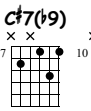

ONCE IN A WHILE

TED GREENE

SPECIAL RECORDING SESSION (1977)

MUSIC BY MICHAEL EDWARDS
TRANSCRIPTION BY FRANCOIS LEDUC

Musical notation for the first system, including a treble clef staff with a key signature of three sharps (F#, C#, G#) and a 4/4 time signature. The notation features a series of chords and triplets. Below the staff is a guitar tablature with six lines, labeled T, A, and B, showing fret numbers and bar lines.

Musical notation for the second system, continuing the piece with various chords and triplets. The guitar tablature below shows fret numbers and bar lines.

Musical notation for the third system, concluding the piece with various chords and triplets. The guitar tablature below shows fret numbers and bar lines.

29

TAB

9	9	9	12	10	9	12	9	4	5	7	5	5	5	5	2
10	9	10	10	9	9	9	9	6	7	7	6	5	4	3	2
9	9	9	9	9	8	8	7	7	6	7	5	5	2	2	2

33

TAB

4	5	4	2	5	5	4	5	7	5	7	12	12	9	10	11	10	6	6
4	4	4	2	2	2	4	4	6	7	7	11	11	11	11	11	10	8	8
6	7	7	4	4	4	4	7	7	5	4	11	9	11	11	9	9	9	9
7	7	7	7	7	4	5	7	5	4	4	11	11	11	11	9	9	9	9