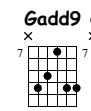

ONCE IN A WHILE

TED GREENE

SPECIAL RECORDING SESSION (1977)

MUSIC BY MICHAEL EDWARDS
TRANSCRIPTION BY FRANCOIS LEDUC

Musical notation for the first system, including a treble clef staff with a key signature of three sharps (F#, C#, G#) and a 4/4 time signature. The notation features a series of chords and triplets. Below the staff is a guitar tablature with six lines, labeled T, A, and B, showing fret numbers and bar lines.

Musical notation for the second system, continuing the piece with various chords and triplets. The guitar tablature below shows fret numbers and bar lines.

Musical notation for the third system, concluding the piece with various chords and triplets. The guitar tablature below shows fret numbers and bar lines.

29

TAB

9	9	9	12	10	9	12	9	4	5	7	5	5	5	5	2
10	9	10	10	9	9	9	9	6	7	7	6	5	4	3	2
9	9	9	9	9	8	8	7	7	6	7	5	5	2	2	2

33

TAB

4	5	4	2	5	5	4	5	7	5	7	12	12	9	10	11	10	6	6
4	4	4	2	2	2	4	4	6	7	7	11	11	11	11	11	10	8	8
6	7	7	4	4	4	4	7	7	5	4	11	9	11	11	9	9	9	9
7	7	7	7	7	4	5	7	5	4	4	11	11	11	11	9	9	9	9