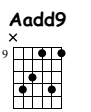

41

TAB

7	7	9	12	10	12	9	9	11	11	11	11	12	12	9	9	9	9
8	8	8	12	10	12	12	12	11	11	11	11	12	12	10	10	10	10
9	7	9	11	11	11	11	11	11	11	11	11	11	11	9	9	9	9
7	7	9	11	11	11	11	11	11	11	11	11	11	11	9	9	9	9