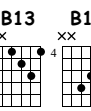

ONCE IN A WHILE

TED GREENE

SPECIAL RECORDING SESSION (1977)

MUSIC BY MICHAEL EDWARDS
TRANSCRIPTION BY FRANCOIS LEDUC

Musical notation for the first system, including a treble clef staff with a key signature of three sharps (F#, C#, G#) and a 4/4 time signature. The notation features a series of chords and triplets. Below the staff is a guitar tablature with six lines, labeled T, A, and B, showing fret numbers and bar lines.

Musical notation for the second system, continuing the piece with various chords and triplets. The guitar tablature below shows fret numbers and bar lines.

Musical notation for the third system, concluding the piece with various chords and triplets. The guitar tablature below shows fret numbers and bar lines.

29

TAB

9	9	9	12	10	9	12	9	4	5	7	5	5	5	5	2
10	9	10	10	9	9	9	9	6	7	7	6	5	4	3	2
9	9	9	9	9	8	8	7	7	6	7	5	5	2	2	2

33

TAB

4	5	4	2	5	5	4	5	7	5	7	12	12	9	10	11	10	6	6
4	4	4	2	2	2	4	4	6	7	7	11	11	11	11	11	10	8	8
6	7	7	4	4	4	4	7	7	5	4	11	9	11	11	9	9	9	9
7	7	7	7	7	4	5	7	5	4	4	11	11	11	11	9	9	9	9