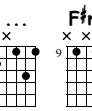

ONCE IN A WHILE

TED GREENE

SPECIAL RECORDING SESSION (1977)

MUSIC BY MICHAEL EDWARDS
TRANSCRIPTION BY FRANCOIS LEDUC

Musical notation for the first system, including a treble clef staff with a key signature of three sharps (F#, C#, G#) and a 4/4 time signature. The notation features a series of chords and triplets. Below the staff is a guitar tablature with six lines, labeled T, A, and B, showing fret numbers and bar lines.

Musical notation for the second system, continuing the piece with various chords and triplets. The guitar tablature below shows fret numbers and bar lines.

Musical notation for the third system, concluding the piece with various chords and triplets. The guitar tablature below shows fret numbers and bar lines.

29

TAB

9	9	9	12	10	9	12	9	4	5	7	5	5	5	5	2
10	9	10	10	9	9	9	9	6	7	7	6	5	4	3	2
9	9	9	9	9	8	8	7	7	6	7	5	5	2	2	2

33

TAB

4	5	4	2	5	5	4	5	7	5	7	12	12	9	10	11	10	6	6
4	4	4	2	2	2	4	4	6	7	7	11	11	11	11	11	10	8	8
6	7	7	4	4	4	4	7	7	5	4	11	9	11	11	9	9	9	9
7	7	7	7	7	4	5	7	5	4	4	11	11	11	11	9	9	9	9