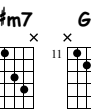

41

TAB

7	7	9	12	10	12	9	9	11	11	11	11	12	12	9	9	9	9
8	8	8	12	10	12	12	12	11	11	11	11	12	12	10	10	10	10
9	7	9	11	11	11	11	11	11	11	11	11	11	11	9	9	9	9
7	7	9	11	11	11	11	11	11	11	11	11	11	11	9	9	9	9