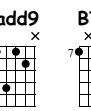

ONCE IN A WHILE

TED GREENE

SPECIAL RECORDING SESSION (1977)

MUSIC BY MICHAEL EDWARDS
TRANSCRIPTION BY FRANCOIS LEDUC

Musical notation for the first system, including a treble clef staff with a key signature of three sharps (F#, C#, G#) and a 4/4 time signature. The notation features a series of chords and triplets. Below the staff is a guitar tablature with six lines, labeled T, A, and B, showing fret numbers and bar lines.

Musical notation for the second system, continuing the piece with various chords and triplets. The guitar tablature below shows fret numbers and bar lines.

Musical notation for the third system, concluding the piece with various chords and triplets. The guitar tablature below shows fret numbers and bar lines.

29

TAB

9	9	9	12	10	9	12	9	4	5	7	5	5	5	5	2
10	9	10	10	9	9	9	9	6	7	7	6	5	4	3	2
9	9	9	9	9	8	8	7	7	6	7	5	5	2	2	2

33

TAB

4	5	4	2	5	5	4	5	7	5	7	12	12	9	10	11	10	6	6
4	4	4	2	2	2	4	4	6	7	7	11	11	11	11	11	10	8	8
6	7	7	4	4	4	4	7	7	5	4	11	9	11	11	9	9	9	9
7	7	7	7	7	4	5	7	5	4	4	11	11	11	11	9	9	9	9