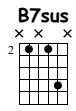

ONCE IN A WHILE

TED GREENE

SPECIAL RECORDING SESSION (1977)

MUSIC BY MICHAEL EDWARDS
TRANSCRIPTION BY FRANCOIS LEDUC

Musical notation for the first system, including a treble clef staff with a key signature of three sharps (F#, C#, G#) and a 4/4 time signature. The notation features a series of chords and triplets. Below the staff is a guitar tablature with six lines, labeled T, A, and B, showing fret numbers and bar lines.

Musical notation for the second system, continuing the piece with various chords and triplets. The guitar tablature below shows fret numbers and bar lines.

Musical notation for the third system, concluding the piece with various chords and triplets. The guitar tablature below shows fret numbers and bar lines.