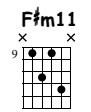

41

TAB

7	7	9	12	10	12	9	9	11	11	11	11	12	12	9	9	9	9
8	8	8	12	10	12	12	12	11	11	11	11	12	12	10	10	10	10
9	7	9	11	11	11	11	11	11	11	11	11	11	11	9	9	9	9
7	7	9	11	11	11	11	11	11	11	11	11	11	11	9	9	9	9