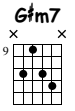

ONCE IN A WHILE

TED GREENE

SPECIAL RECORDING SESSION (1977)

MUSIC BY MICHAEL EDWARDS
TRANSCRIPTION BY FRANCOIS LEDUC

Musical notation for the first system, including a treble clef staff with a key signature of three sharps (F#, C#, G#) and a 4/4 time signature. The notation features a series of chords and triplets. Below the staff is a guitar tablature with six lines, labeled T, A, and B, showing fret numbers and bar lines.

Musical notation for the second system, continuing the piece with various chords and triplets. The guitar tablature below shows fret numbers and bar lines.

Musical notation for the third system, concluding the piece with various chords and triplets. The guitar tablature below shows fret numbers and bar lines.

29

TAB

9	9	9	12	10	9	12	9	4	5	7	5	5	5	5	2
10	9	10	10	9	9	9	9	6	7	7	6	5	4	3	2
9	9	9	9	9	8	8	7	7	6	7	5	5	2	2	2

33

TAB

4	5	4	2	5	5	4	5	7	5	7	12	12	9	10	11	10	6	6
4	4	4	2	2	2	4	4	6	7	7	11	11	11	11	11	10	8	8
6	7	7	4	4	4	4	7	7	5	4	11	9	11	11	9	9	9	9
7	7	7	7	7	4	5	7	5	4	4	11	11	11	11	9	9	9	9