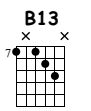

ONCE IN A WHILE

TED GREENE

SPECIAL RECORDING SESSION (1977)

MUSIC BY MICHAEL EDWARDS
TRANSCRIPTION BY FRANCOIS LEDUC

Musical notation for the first system, including a treble clef staff with a key signature of three sharps (F#, C#, G#) and a 4/4 time signature. The notation features a series of chords and triplets. Below the staff is a guitar tablature with six lines, labeled T, A, and B, showing fret numbers and bar lines.

Musical notation for the second system, continuing the piece with various chords and triplets. The guitar tablature below shows fret numbers and bar lines.

Musical notation for the third system, concluding the piece with various chords and triplets. The guitar tablature below shows fret numbers and bar lines.

29

TAB

9	9	9	12	10	9	12	9	4	5	7	5	5	5	5	2
10	9	10	10	9	9	9	9	6	7	7	6	5	4	3	2
9	9	9	9	9	8	8	7	7	6	7	5	5	2	2	2

33

TAB

4	5	4	2	5	5	4	5	7	5	7	12	12	9	10	11	10	6	6
4	4	4	2	2	2	4	4	6	7	7	11	11	11	11	11	10	8	8
6	7	7	4	4	4	4	7	7	5	4	11	9	11	11	9	9	9	9
7	7	7	7	7	4	5	7	5	4	4	11	11	11	11	9	9	9	9