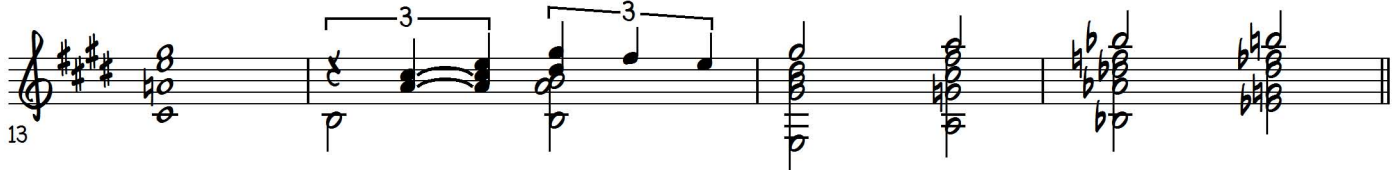

heart, let him find you and watch what hap - pens.