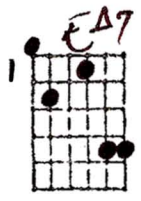

WATCH WHAT HAPPENS

8-9-79
© Ted Greene

Basic Solo Guitar Outline: *you must add some melody tones*

Playing order: ● × □ △
○ = opt.

blue = editorial additions

1. Let some - one _____ start be - liev - ing in you, let him hold out his
3. Let some - one _____ with a deep love to give, give that deep love to

hand, let him touch you and see what hap - pens.
you, and what mag - ic you'll

2. One some - one _____ who can look in you eyes, and see in - to your

heart, let him find you and watch what hap - pens.

17 Cold, no I can't be - lieve your heart is cold. May - be