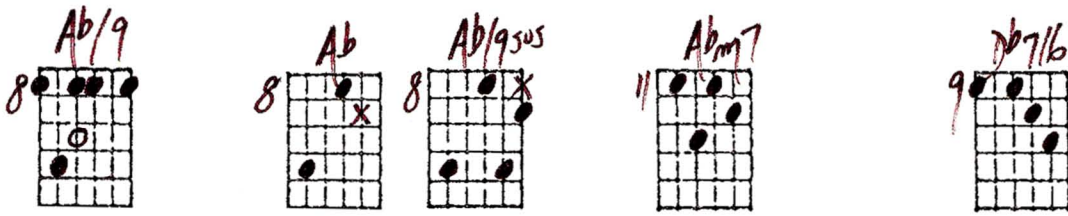

17 Cold, no I can't be - lieve your heart is cold. May - be