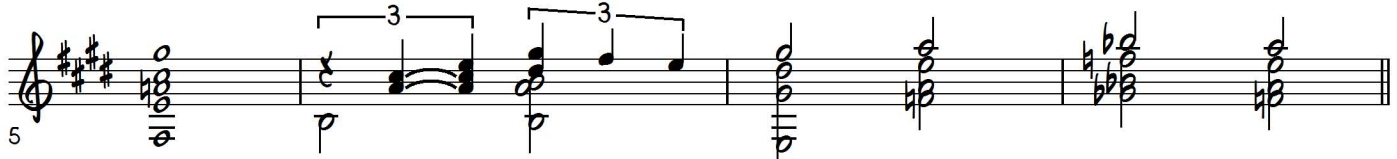

WATCH WHAT HAPPENS

8-9-79
© Ted Greene

Basic Solo Guitar Outline: *you must add some melody tones*

Playing order: ● × □ △
○ = opt.

blue = editorial additions

1. Let some - one _____ start be - liev - ing in you, let him hold out his
3. Let some - one _____ with a deep love to give, give that deep love to