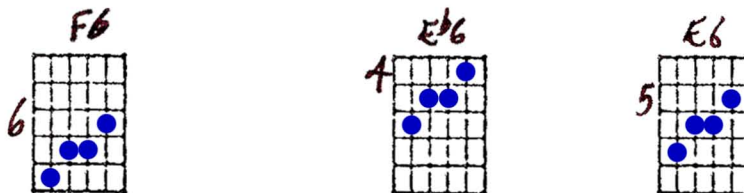

WATCH WHAT HAPPENS

8-9-79
© Ted Greene

Basic Solo Guitar Outline: *you must add some melody tones*

Playing order: ● × □ △
○ = opt.

blue = editorial additions

1. Let some - one _____ start be - liev - ing in you, let him hold out his
3. Let some - one _____ with a deep love to give, give that deep love to

hand, let him touch you and see what hap - pens.
you, and what mag - ic you'll

2. One some - one _____ who can look in you eyes, and see in - to your

heart, let him find you and watch what hap - pens.

17 Cold, no I can't be - lieve your heart is cold. May - be

21 just a - fraid to be bro - ken a - gain. D.C. al Coda

25 see, let some - one give his heart, some -

28 one who cares like me.

WATCH WHAT HAPPENS - ^{BASIC} SOLO GUITAR OUTLINE: you must add some melody tones