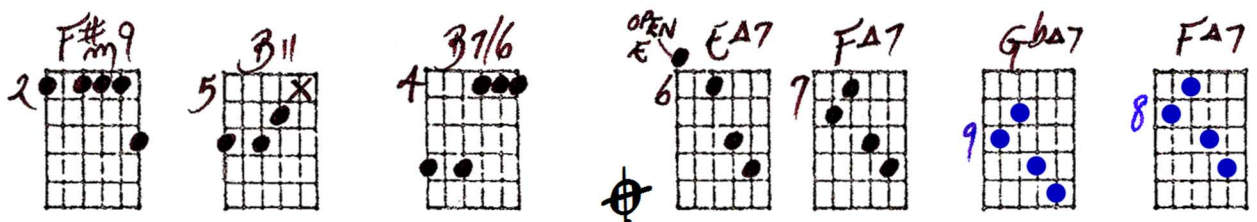

WATCH WHAT HAPPENS

8-9-79
© Ted Greene

Basic Solo Guitar Outline: *you must add some melody tones*

Playing order: ● × □ △
○ = opt.

blue = editorial additions

1. Let some - one _____ start be - liev - ing in you, let him hold out his
3. Let some - one _____ with a deep love to give, give that deep love to

hand, let him touch you and see what hap - pens.
you, and what mag - ic you'll

2. One some - one _____ who can look in you eyes, and see in - to your

heart, let him find you and watch what hap - pens.

17 Cold, no I can't be - lieve your heart is cold. May - be