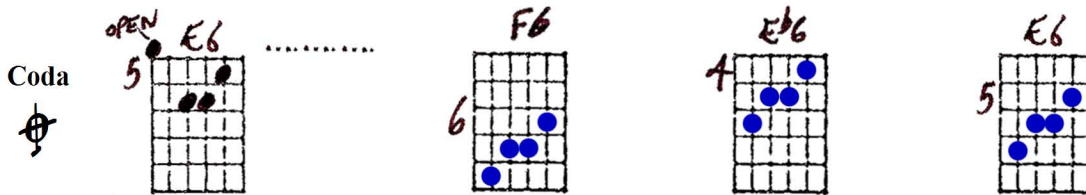

25 see, let some - one give his heart, some -