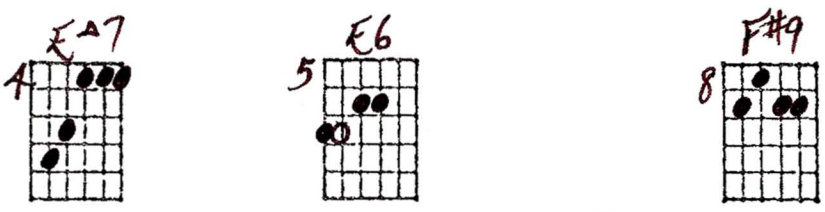

WATCH WHAT HAPPENS

8-9-79
© Ted Greene

Basic Solo Guitar Outline: *you must add some melody tones*

Playing order: ● × □ △
○ = opt.

blue = editorial additions

1. Let some - one _____ start be - liev - ing in you, let him hold out his
3. Let some - one _____ with a deep love to give, give that deep love to

hand, let him touch you and see what hap - pens.
you, and what mag - ic you'll

2. One some - one _____ who can look in you eyes, and see in - to your

heart, let him find you and watch what hap - pens.

17 Cold, no I can't be - lieve your heart is cold. May - be