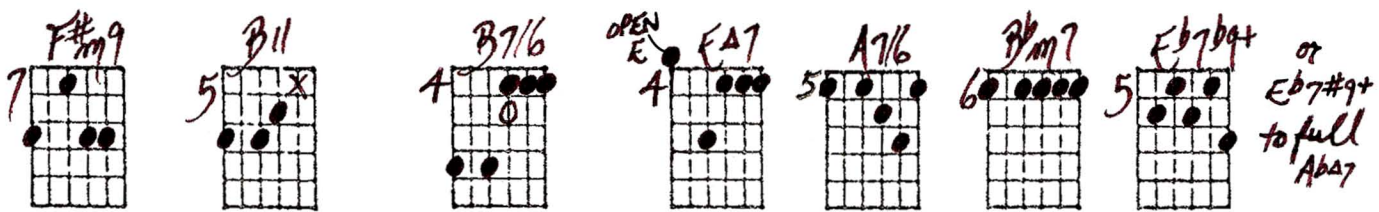

WATCH WHAT HAPPENS

8-9-79
© Ted Greene

Basic Solo Guitar Outline: *you must add some melody tones*

Playing order: ● × □ △
○ = opt.

blue = editorial additions

1. Let some - one _____ start be - liev - ing in you, let him hold out his
3. Let some - one _____ with a deep love to give, give that deep love to

hand, let him touch you and see what hap - pens.
you, and what mag - ic you'll

2. One some - one _____ who can look in you eyes, and see in - to your

heart, let him find you and watch what hap - pens.

17 Cold, no I can't be - lieve your heart is cold. May - be