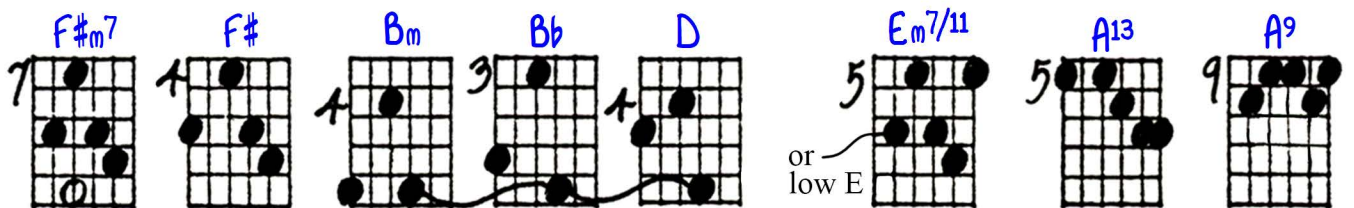

10

mea - - - dow, _____
ap - - - ple _____

or _____
for _____

when _____
you _____

the _____
to _____