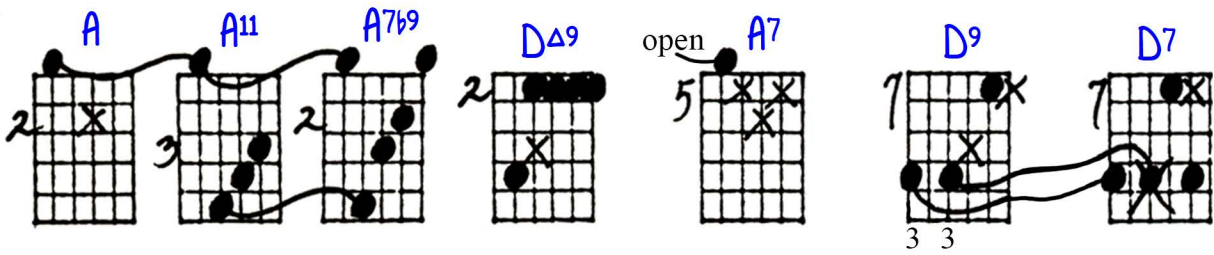

# DANNY BOY (LONDONDERRY AIR)

Playing order: ● × □ △  
○ = opt.

*Solo Guitar*

Key of D

(Danny Boy:) Oh Dan - ny boy, the pipes, the pipes are  
(Londerry Air:) Would God I were the ten - der ap - ple

call - - ing from glen to  
blos - - som That floats and

glen and down the moun - tain  
falls from off the twist - ed

open E7 open Bb9#11 A9 A7sus

4

side. \_\_\_\_\_  
bough, \_\_\_\_\_

The to sum lie mer's and

DΔ7 A7 D7 Am9 D7 D7

5

gone faint and with in all your the flow silk ers en

©1940-45  
Ted Yoder

Key of D

Handwritten guitar tablature for "Danny Boy" in the key of D major. The page contains 11 rows of guitar grids with various chord diagrams, fret numbers, and musical notations. Annotations include "ALTERNATE TREATMENT", "ALTERNATE LAST SECTION:", and "ALTERNATE 2ND 1/2 OF 1ST LINE:". There are also handwritten notes like "add X on 1st 100" and "BEGINS AGAIN".