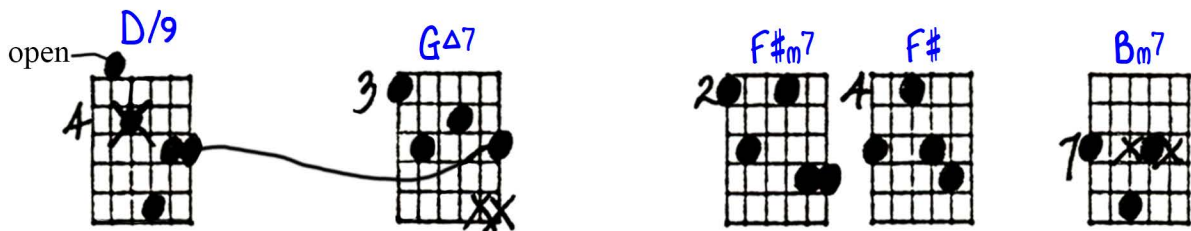

# DANNY BOY (LONDONDERRY AIR)

Playing order: ● × □ △  
○ = opt.

*Solo Guitar*

Key of D

(Danny Boy:) Oh Dan - ny boy, the pipes, the pipes are  
(Londerry Air:) Would God I were the ten - der ap - ple

call - - ing from glen to  
blos - - som That floats and

glen and down the moun - tain  
falls from off the twist - ed

open E7 open Bb9#11 A9 A7sus

4

side. \_\_\_\_\_  
bough, \_\_\_\_\_

The to sum lie mer's and

DΔ7 A7 D7 Am9 D7 D7

5

gone faint and with in all your the flow silk ers en

©1940-45  
Ted Yoder

Key of D

Handwritten guitar tablature for "Danny Boy" in the key of D major. The page contains 11 rows of guitar grids with various chord diagrams, fret numbers, and musical notations. Annotations include "ALTERNATE TREATMENT", "ALTERNATE LAST SECTION:", and "ALTERNATE 2ND 1/2 OF 1ST LINE:". There are also handwritten notes like "add X on 1st 100" and "BEGINS AGAIN".

# LONDONDERRY AIR

(Would God I Were The Tender Apple Blossom)

TRADITIONAL

Transcription by Hugo Frey

Slowly

Would God I were the ten-der ap - ple blos - som That floats and  
 falls from off the twist - ed bough, To lie and faint with-in your silk-en  
 bo - som, with-in your silk-en bo - som, As that does now! Or would I  
 were a lit-tle bur-nishd ap - ple For you to pluck me, glid-ing by so  
 cold, While sun and shade your robe of lawn will dap - ple, your robe of  
 lawn, And your hair's spun gold.