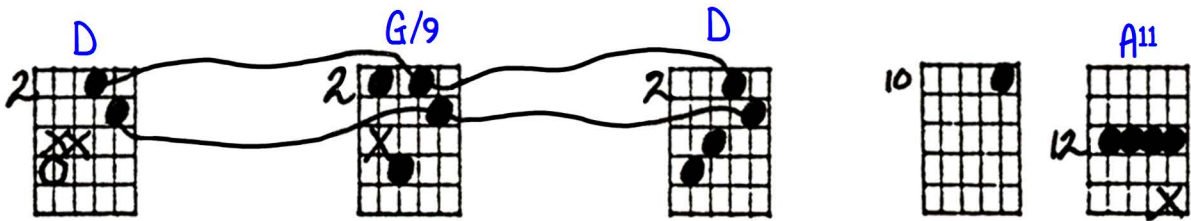

# DANNY BOY (LONDONDERRY AIR)

Playing order: ● × □ △  
○ = opt.

*Solo Guitar*

Key of D

(Danny Boy:) Oh Dan - ny boy, the pipes, the pipes are  
(Londerry Air:) Would God I were the ten - der ap - ple

call - - ing from glen to  
blos - - som That floats and

glen and down the moun - tain  
falls from off the twist - ed

open E7 open Bb9#11 A9 A7sus

4

side. \_\_\_\_\_  
bough, \_\_\_\_\_

The to sum lie mer's and

DΔ7 A7 D7 Am9 D7 D7

5

gone faint and with in all your the flow silk ers en

C G Optional: add X on Ab too. Db Gm7

6

dy - - ing, 'tis you, 'tis you must  
bo - - som, with in your silk - en

D GΔ7 F#m7 C7#11 Bm7/11 open E7 A9no3 A7b9

7

go and I must \_\_\_\_\_  
bo - - - - - som, as that does

©1940-45  
Ted Yoder

Key of D

Handwritten guitar tablature for "Danny Boy" in the key of D major. The page contains 11 rows of guitar grids with various chord diagrams, fret numbers, and musical notations. Annotations include "ALTERNATE TREATMENT", "ALTERNATE LAST SECTION:", and "ALTERNATE 2ND 1/2 OF 1ST LINE:". There are also handwritten notes like "add X on 1st 100" and "BEGINS AGAIN".