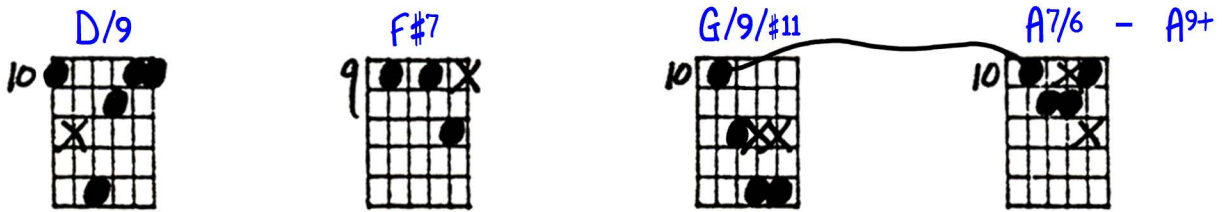

9

back _____
were _____

when _____
a _____

sum - mer's _____
lit - tle _____

in _____
bur - nished _____