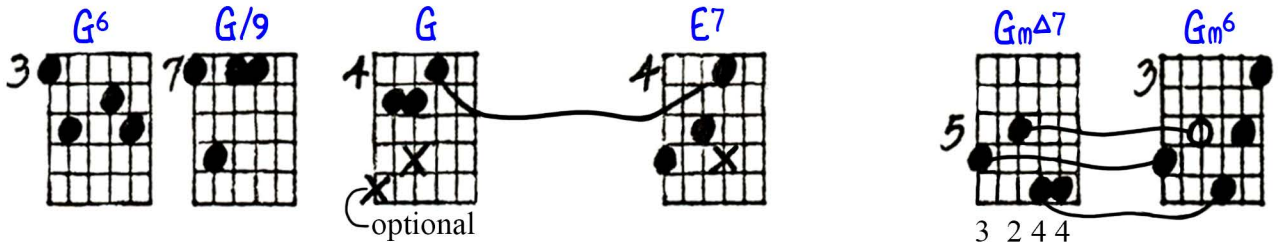

# DANNY BOY (LONDONDERRY AIR)

Playing order: ● × □ △  
○ = opt.

*Solo Guitar*

Key of D

(Danny Boy:) Oh Dan - ny boy, the pipes, the pipes are  
(Londerry Air:) Would God I were the ten - der ap - ple

call - - ing from glen to  
blos - - som That floats and

glen and down the moun - tain  
falls from off the twist - ed

open E7 open Bb9#11 A9 A7sus

4

side. \_\_\_\_\_  
bough, \_\_\_\_\_

The to sum lie mer's and

DΔ7 A7 D7 Am9 D7 D7

5

gone faint and with in all your the flow silk ers en

©1940-45  
Ted Yoder

Key of D

Handwritten guitar tablature for "Danny Boy" in the key of D major. The page contains 11 rows of guitar grids with various chord diagrams, fret numbers, and musical notations. Annotations include "ALTERNATE TREATMENT", "ALTERNATE LAST SECTION:", and "ALTERNATE 2ND 1/2 OF 1ST LINE:". There are also handwritten notes like "add X on 1st 100" and "BEGINS AGAIN".

# LONDONDERRY AIR

(Would God I Were The Tender Apple Blossom)

TRADITIONAL

Transcription by Hugo Frey

Slowly

Would God I were the ten-der ap - ple blos - som That floats and  
 falls from off the twist - ed bough, To lie and faint with-in your silk-en  
 bo - som, with-in your silk-en bo - som, As that does now! Or would I  
 were a lit-tle bur-nishd ap - ple For you to pluck me, glid-ing by so  
 cold, While sun and shade your robe of lawn will dap - ple, your robe of  
 lawn, And your hair's spun gold.